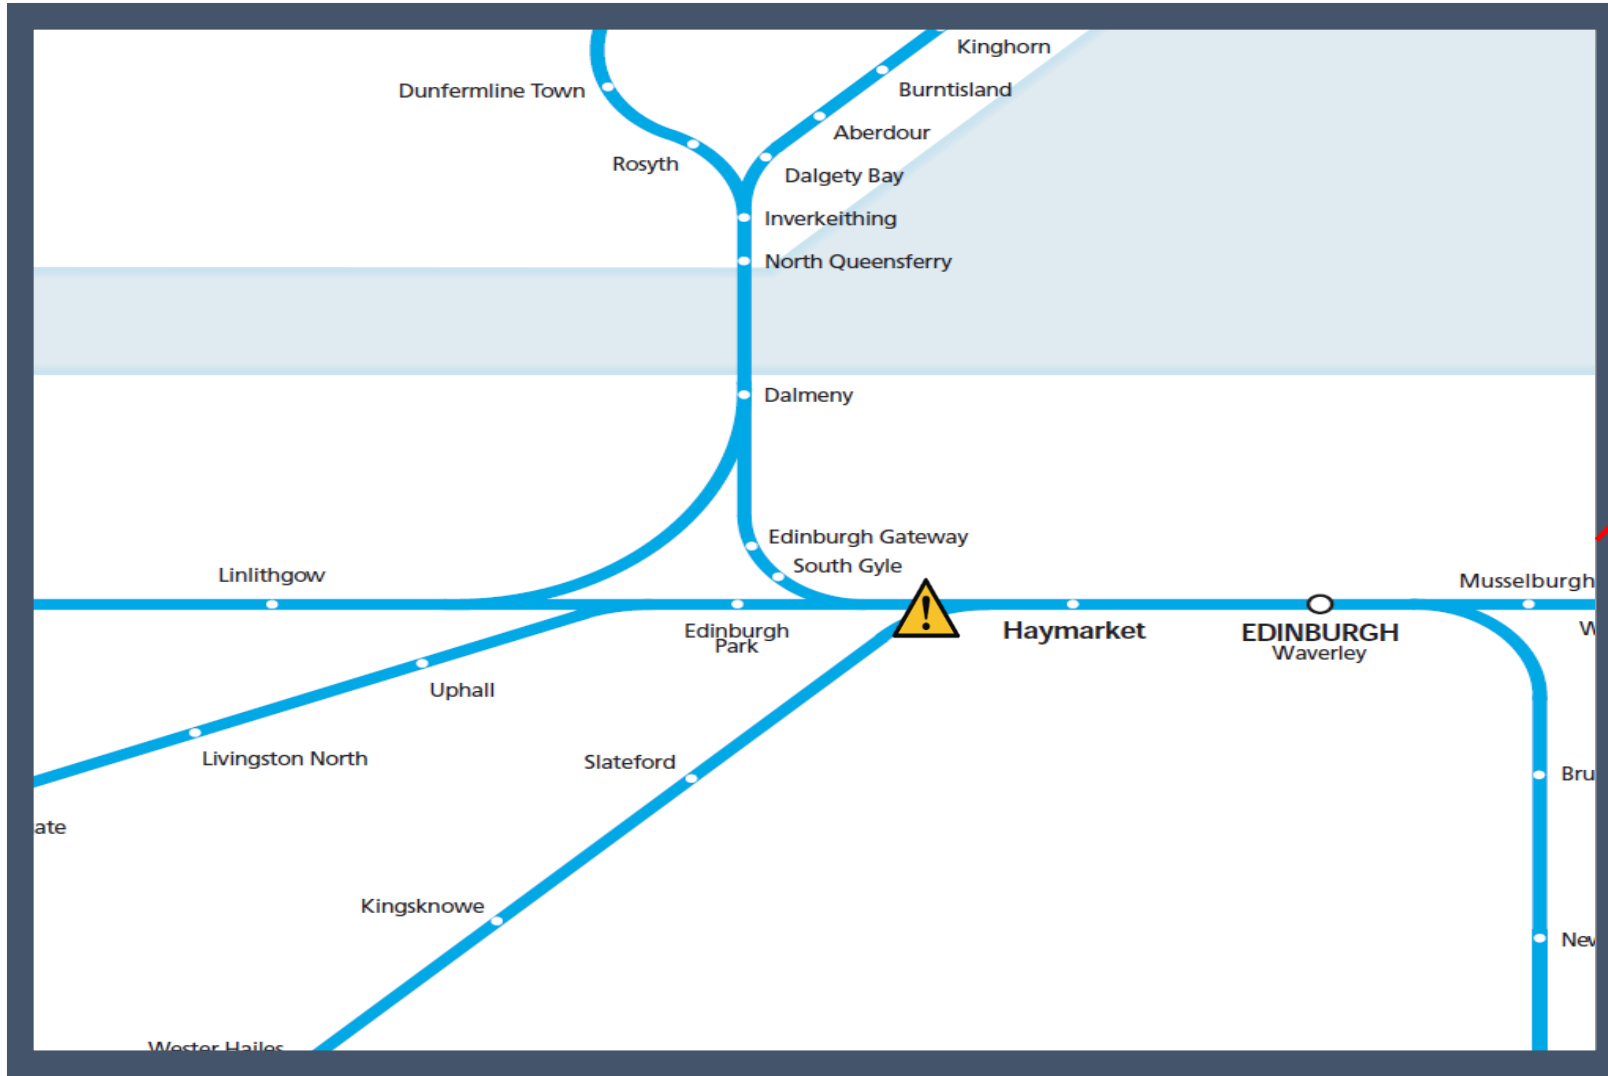

A safety inspection of the track between Uphall and Edinburgh

TOC affected: ScotRail

Key:

Disruption