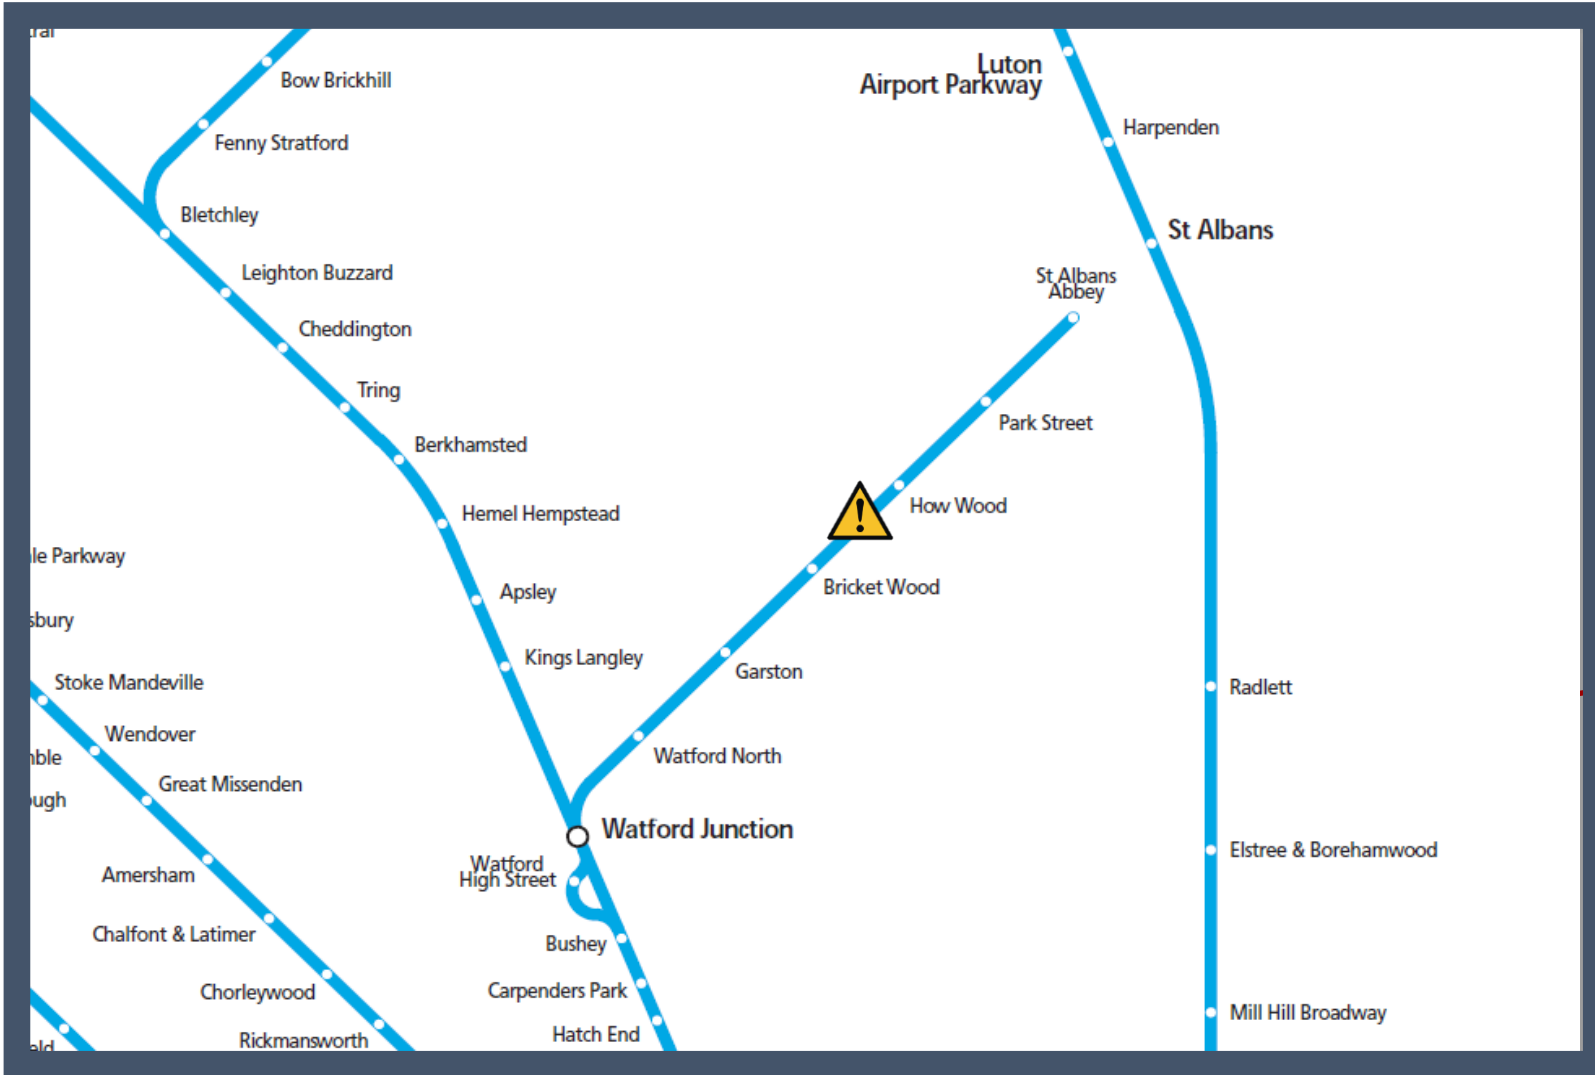

A shortage of train crew between Watford Junction and St Albans Abbey TOC affected: London Northwestern Railway

Key:

	Disruption
--	------------