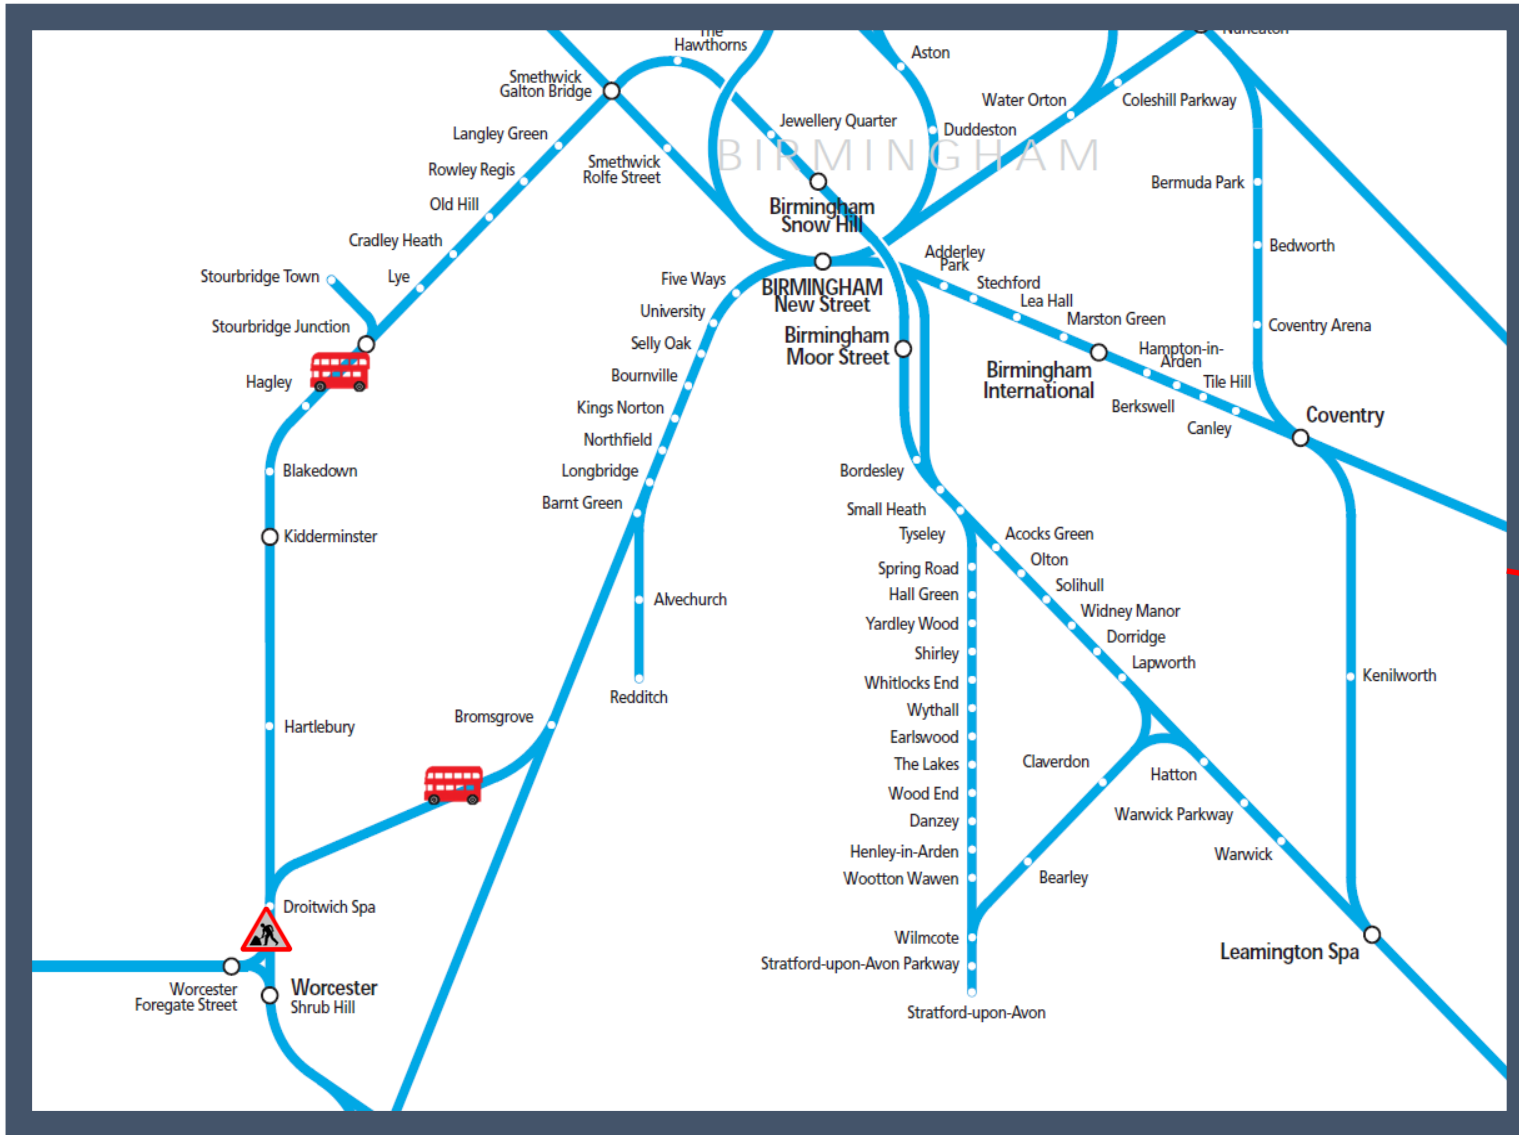

Buses replace trains between Worcester stations and Bromsgrove / Stourbridge Junction

TOC affected: West Midlands Railway

Key:

Engineering Works

Bus Replacement Services