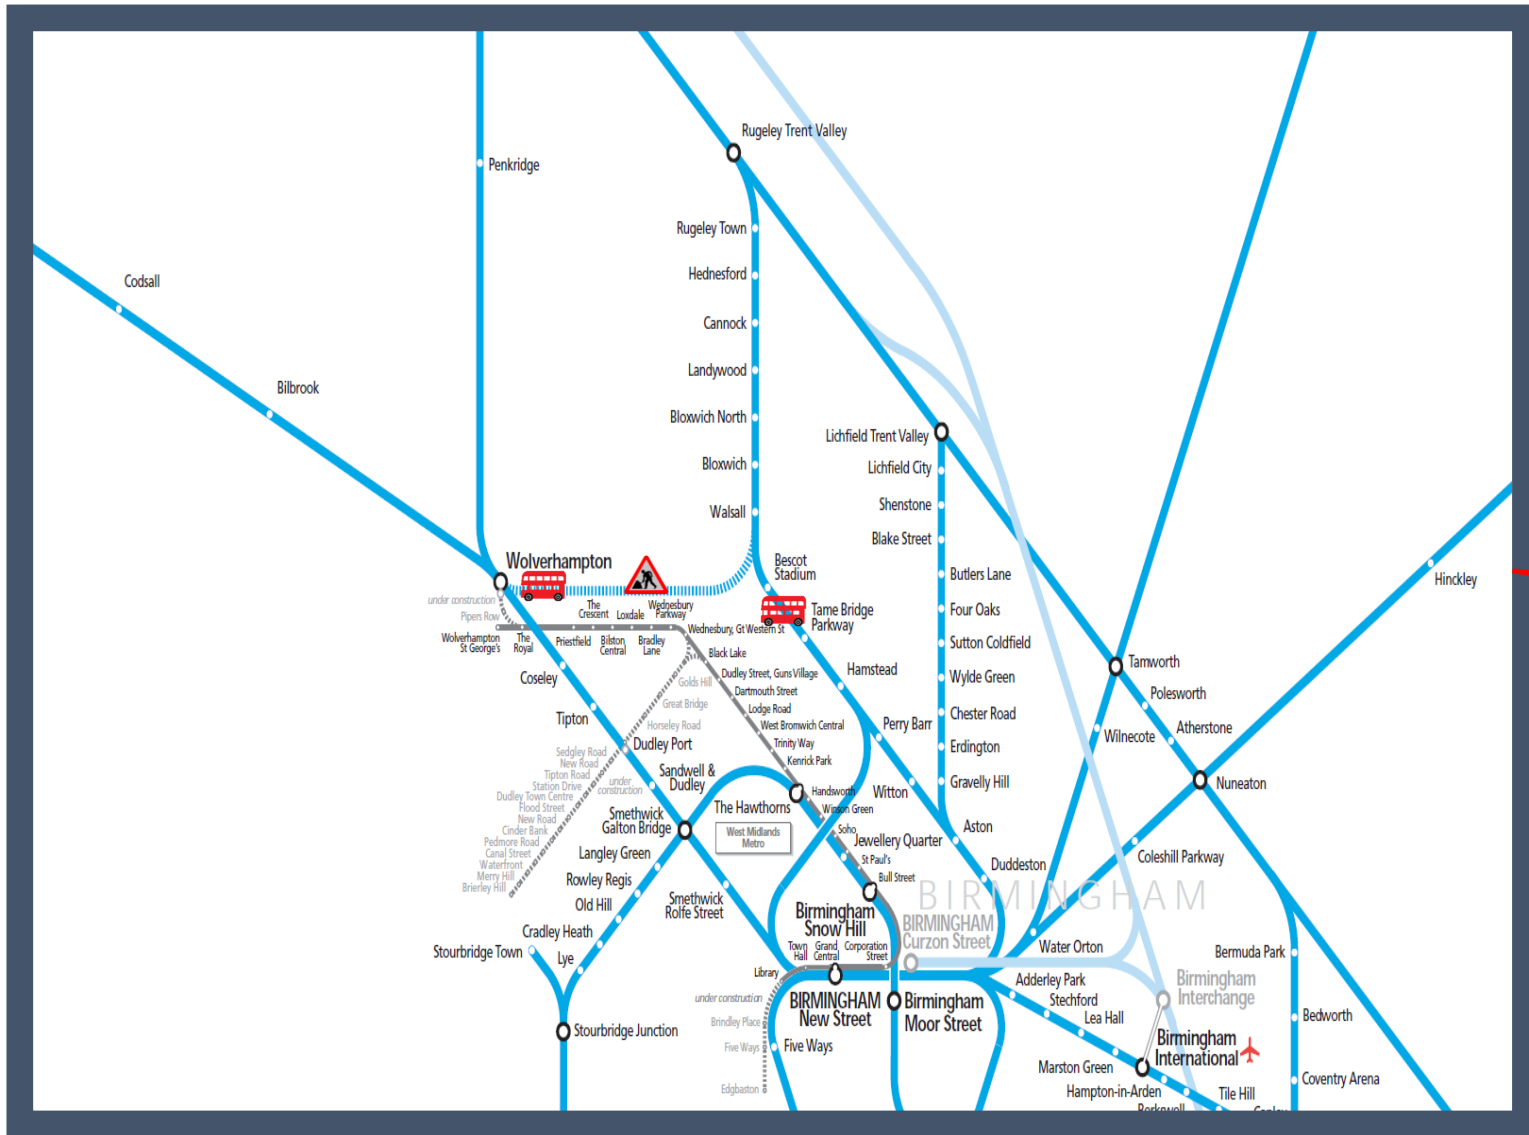

Buses replace trains between Wolverhampton and Tame Bridge Parkway

TOC affected London Northwestern Railway

Key:

	Engineering Works
	Bus Replacement Services