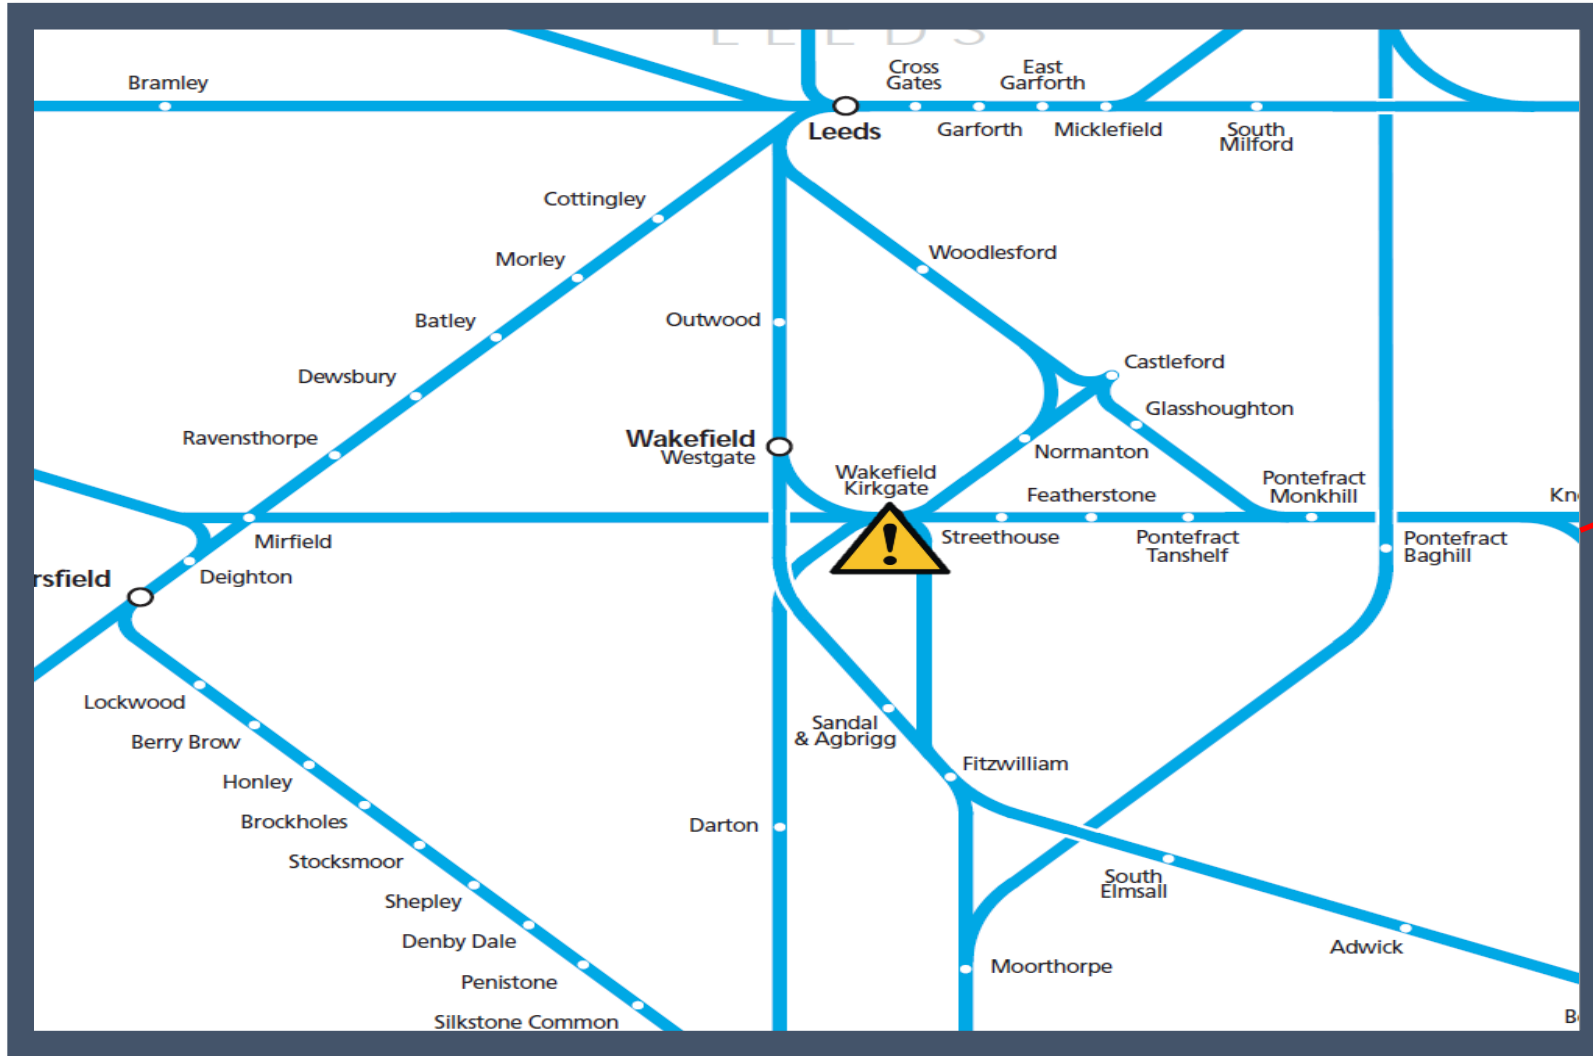

# A fault with the signalling system at Wakefield Kirkgate

TOCs affected: Grand Central, Northern

Key:

Disruption