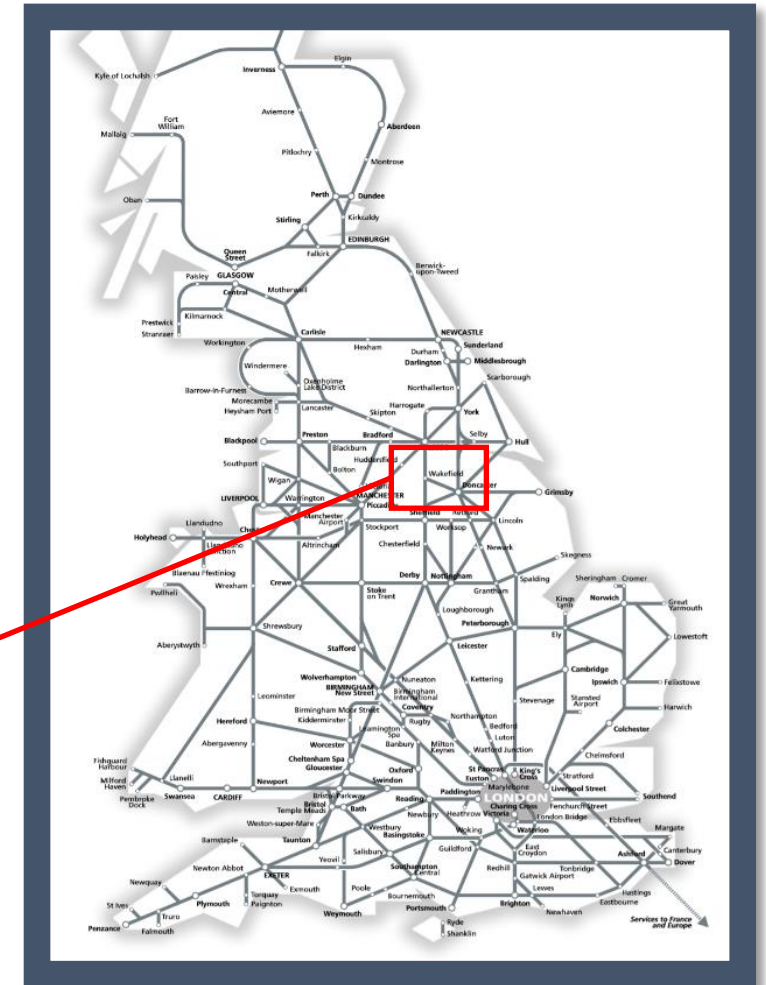

# A fault with the signalling system at Wakefield Kirkgate

TOCs affected: Grand Central, Northern

Key:

Disruption