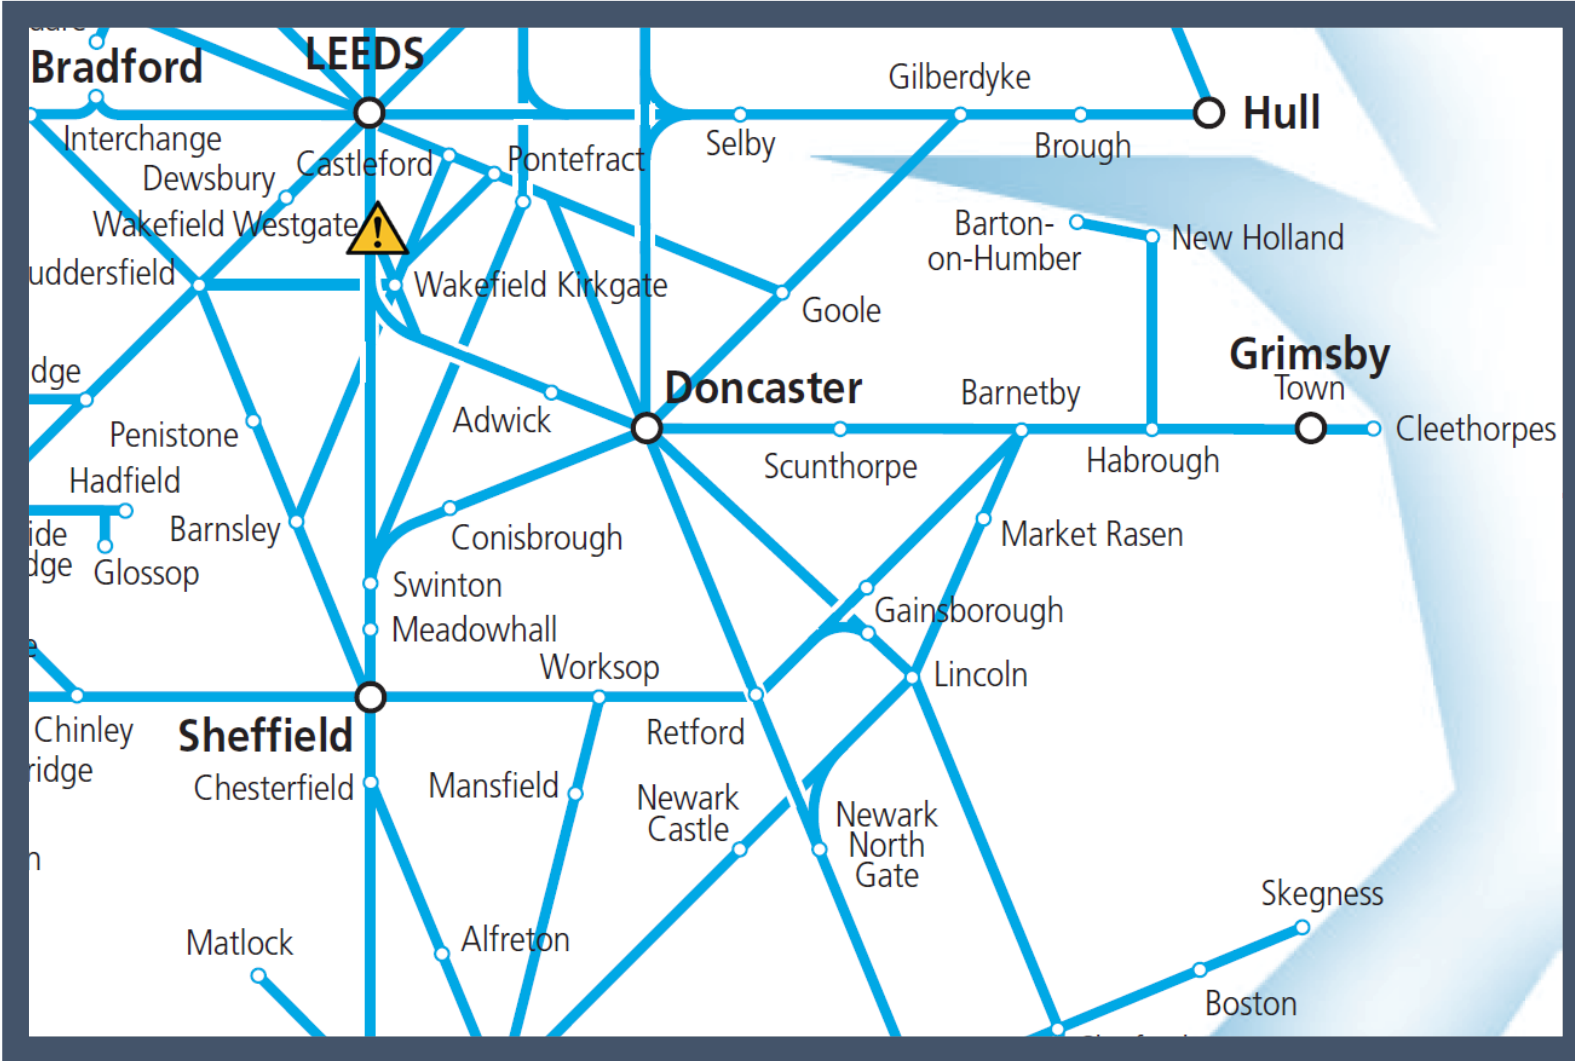

A fault with the signalling system at Wakefield Westgate

TOCs affected: CrossCountry, LNER, Northern

Key:

Disruption