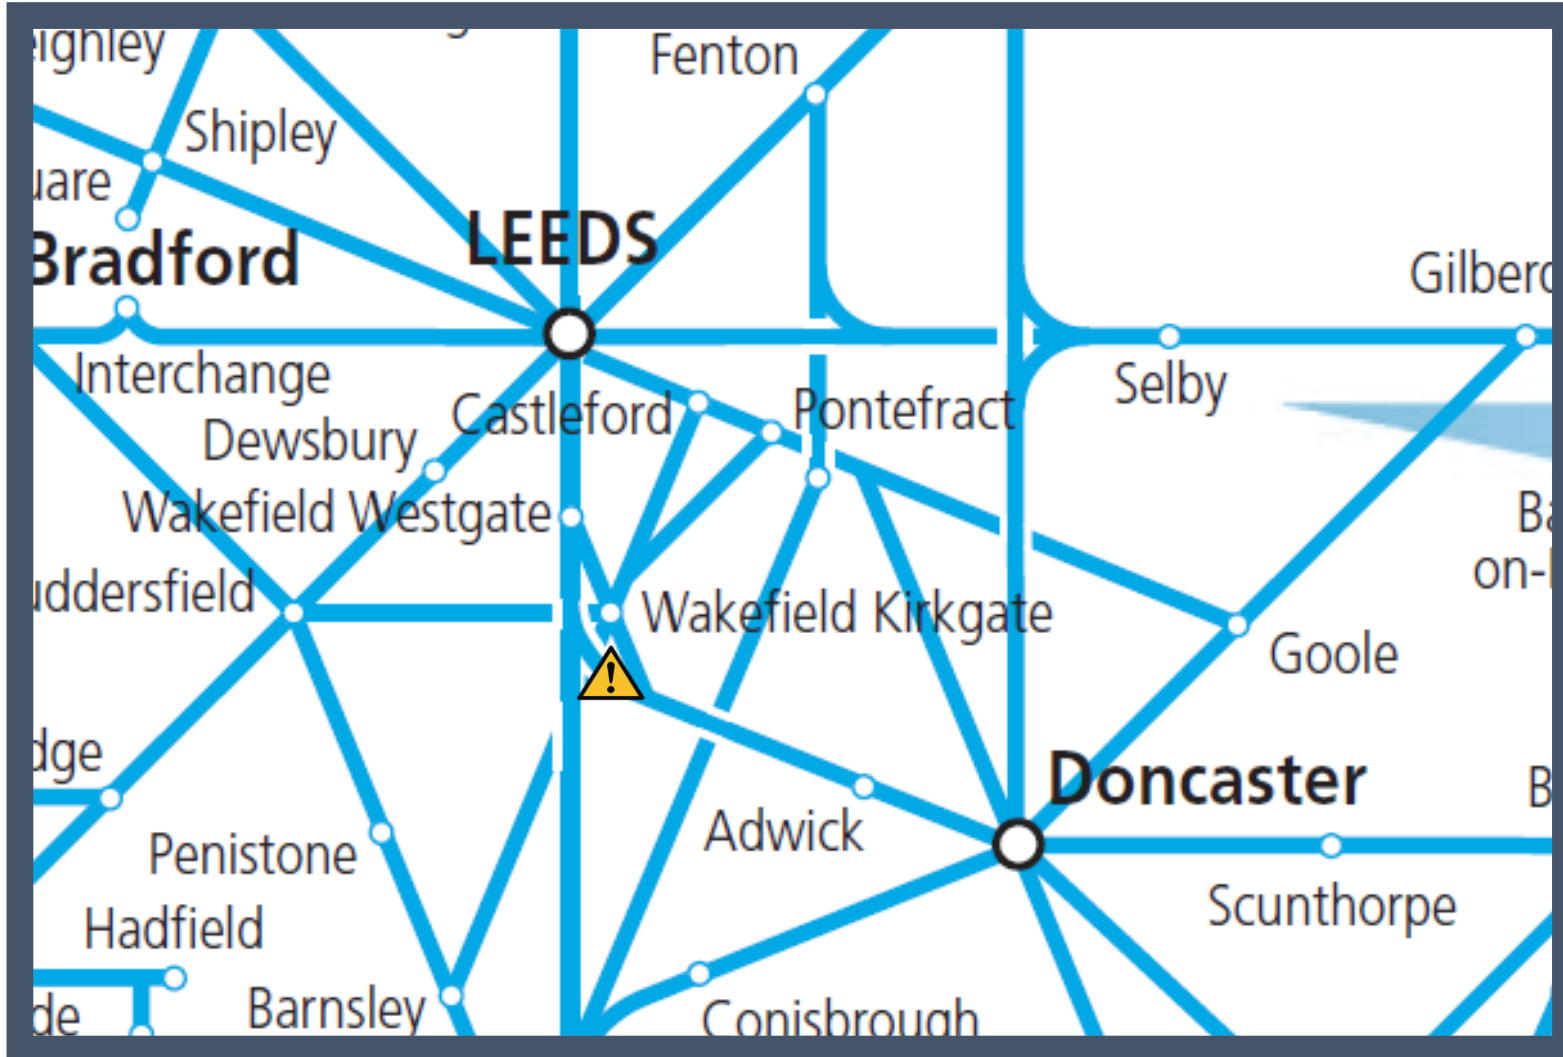

Trespassers on the railway in the Wakefield Westgate area

TOCs affected: CrossCountry, LNER, Northern

Key:

Disruption