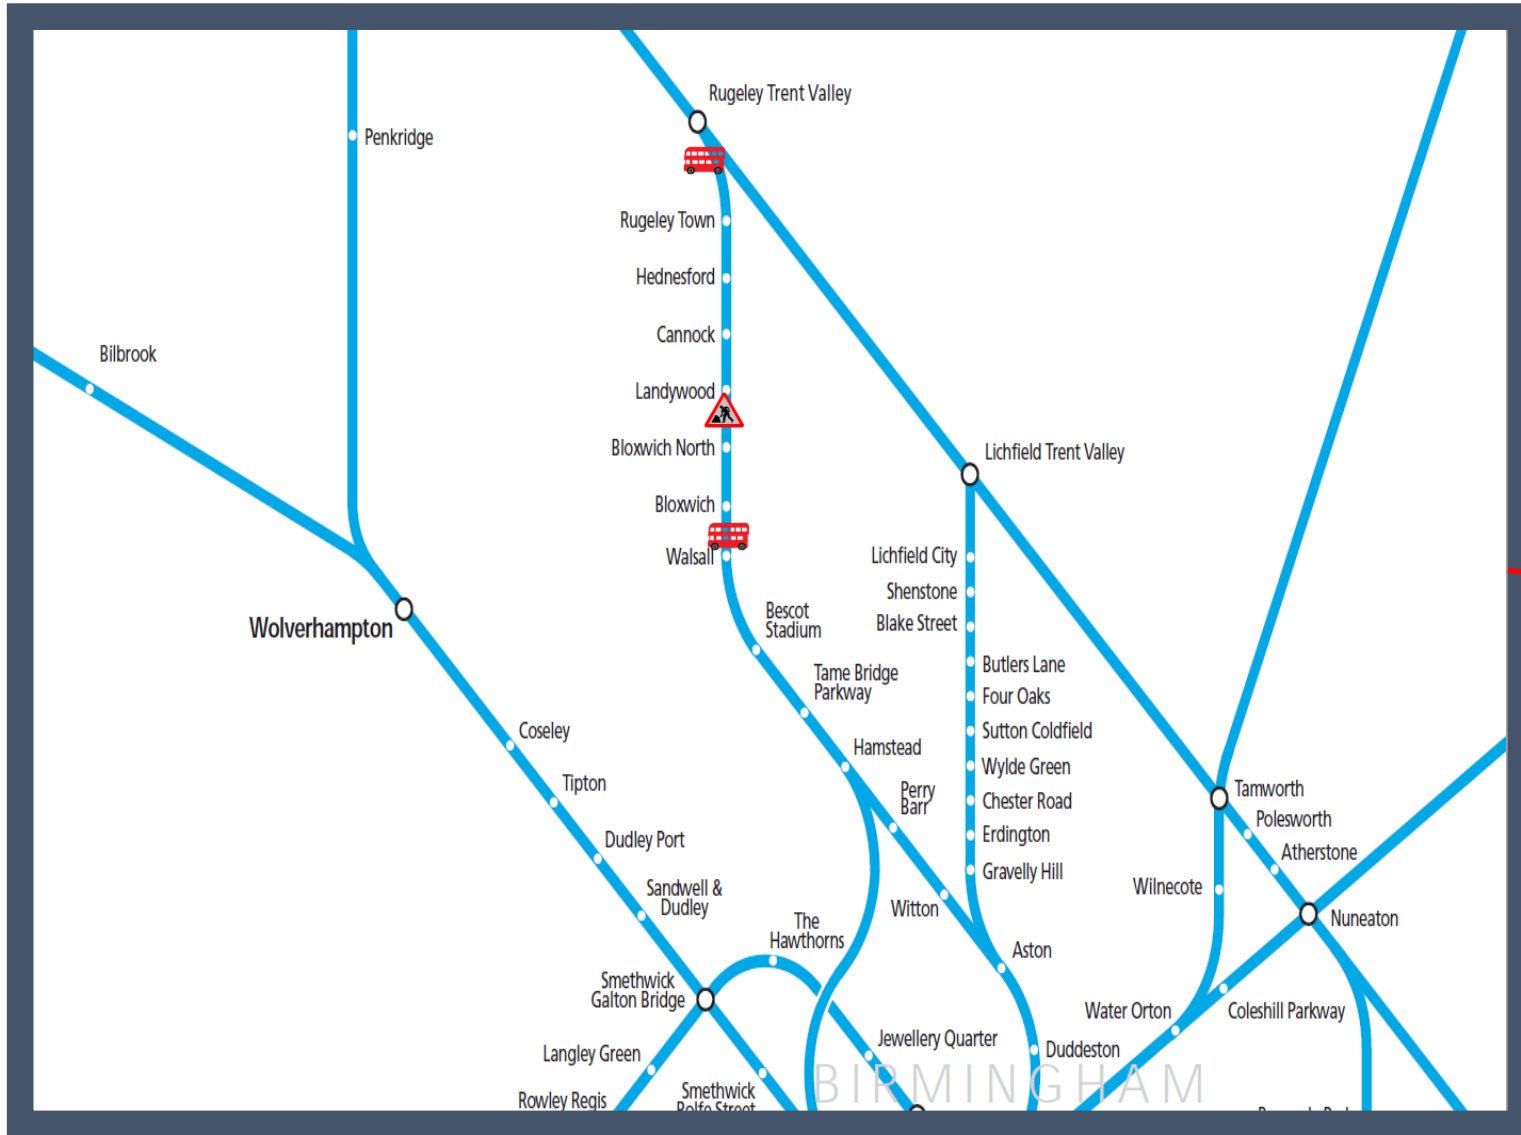

Buses replace trains between Walsall and Rugeley Trent Valley

TOC affected West Midlands Railway

Key:

Engineering Works

Bus Replacement Services