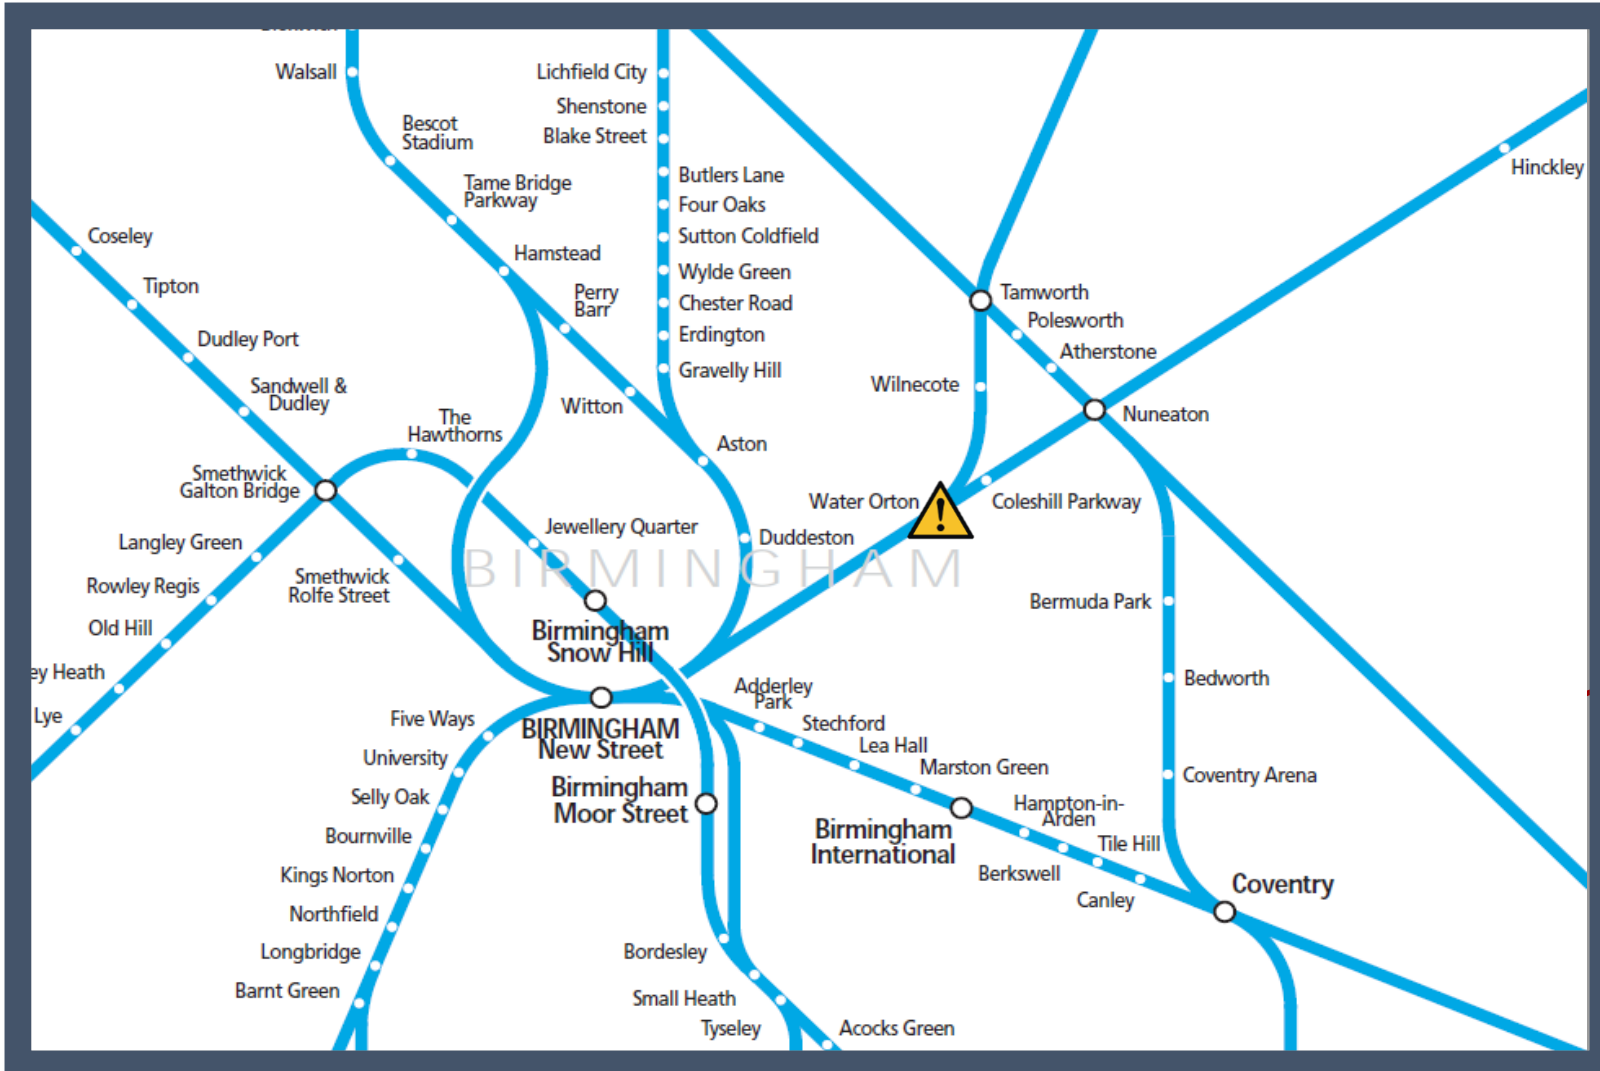

# A fault with the signalling system at Water Orton

TOC affected: CrossCountry

Key:

Disruption