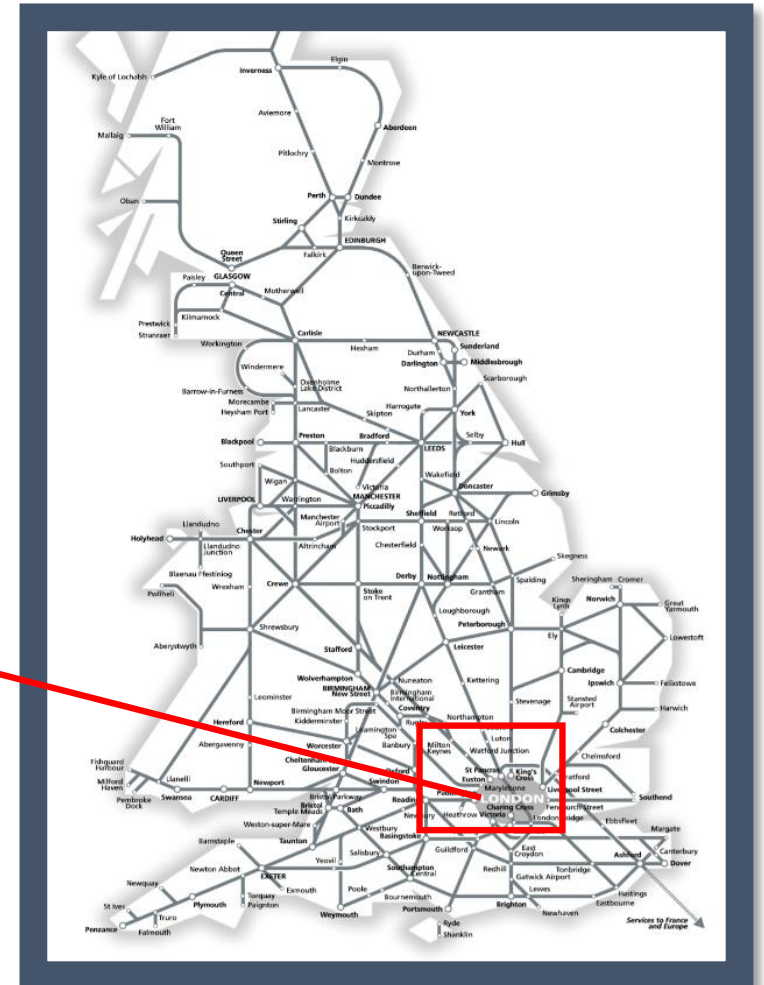

Damage to the overhead electric wires between Watford Junction and London Euston

TOCs affected: Avanti West Coast and London Northwestern Railway

Key:

Disruption

Bus Replacement Service