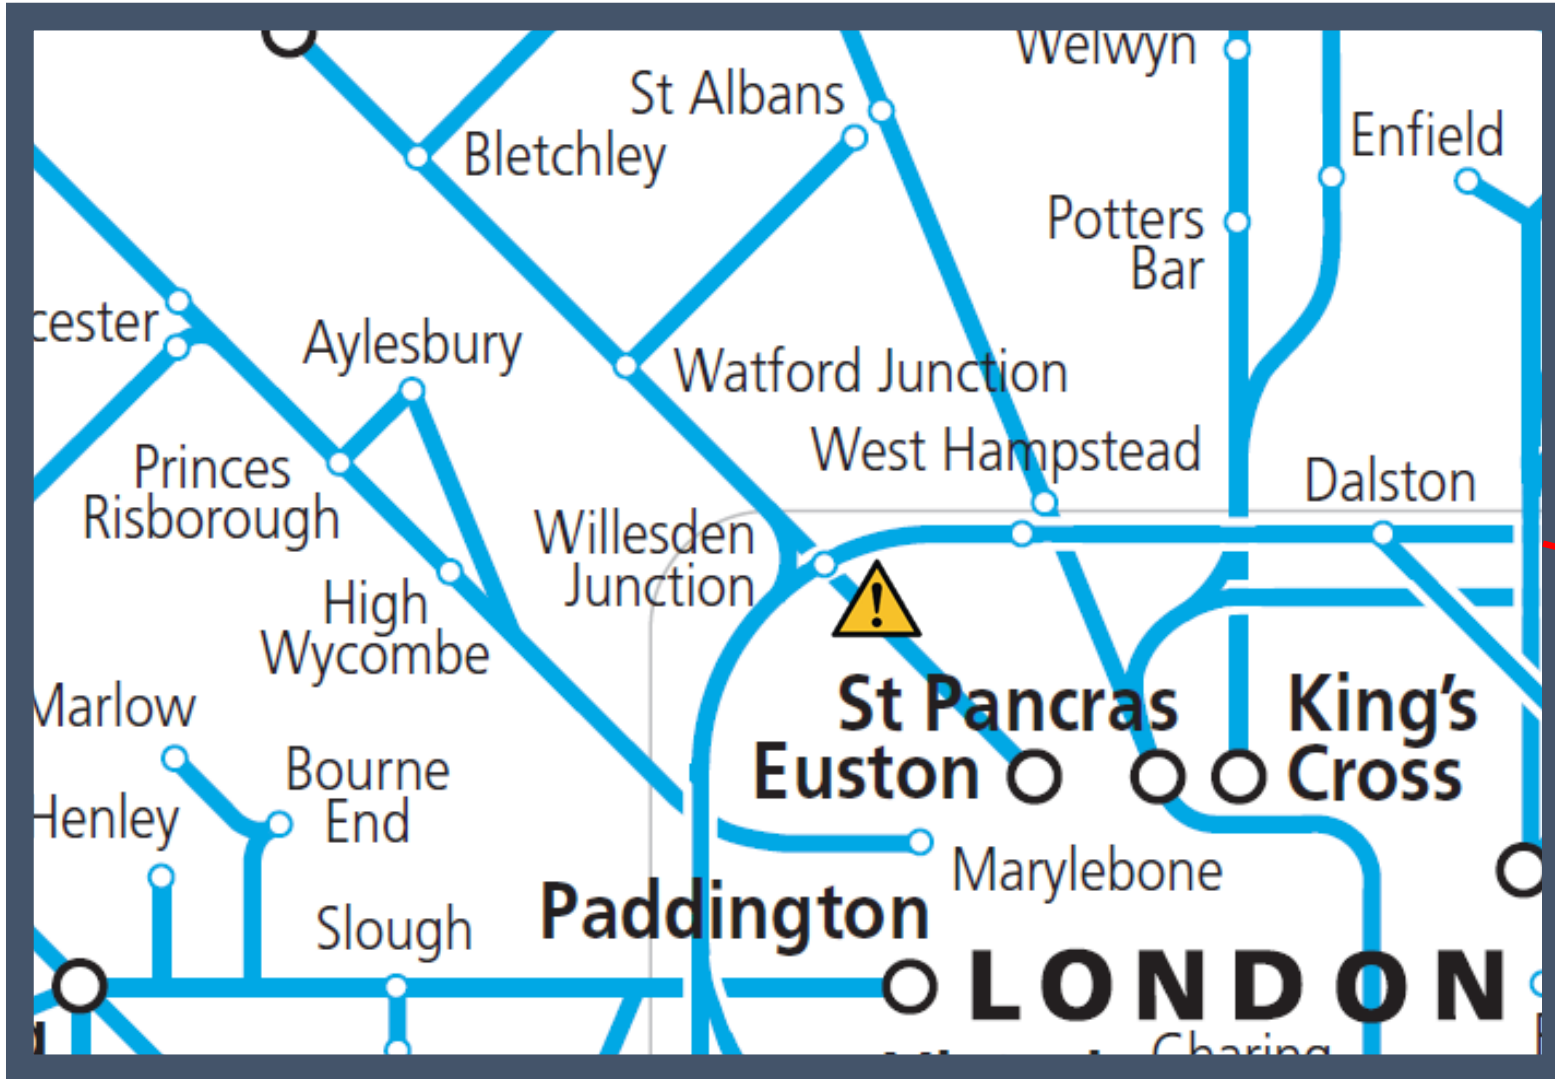

Damage to the overhead electric wires between Watford Junction and London Euston

TOCs affected: Avanti West Coast and London Northwestern Railway

Key:

Disruption

Bus Replacement Service