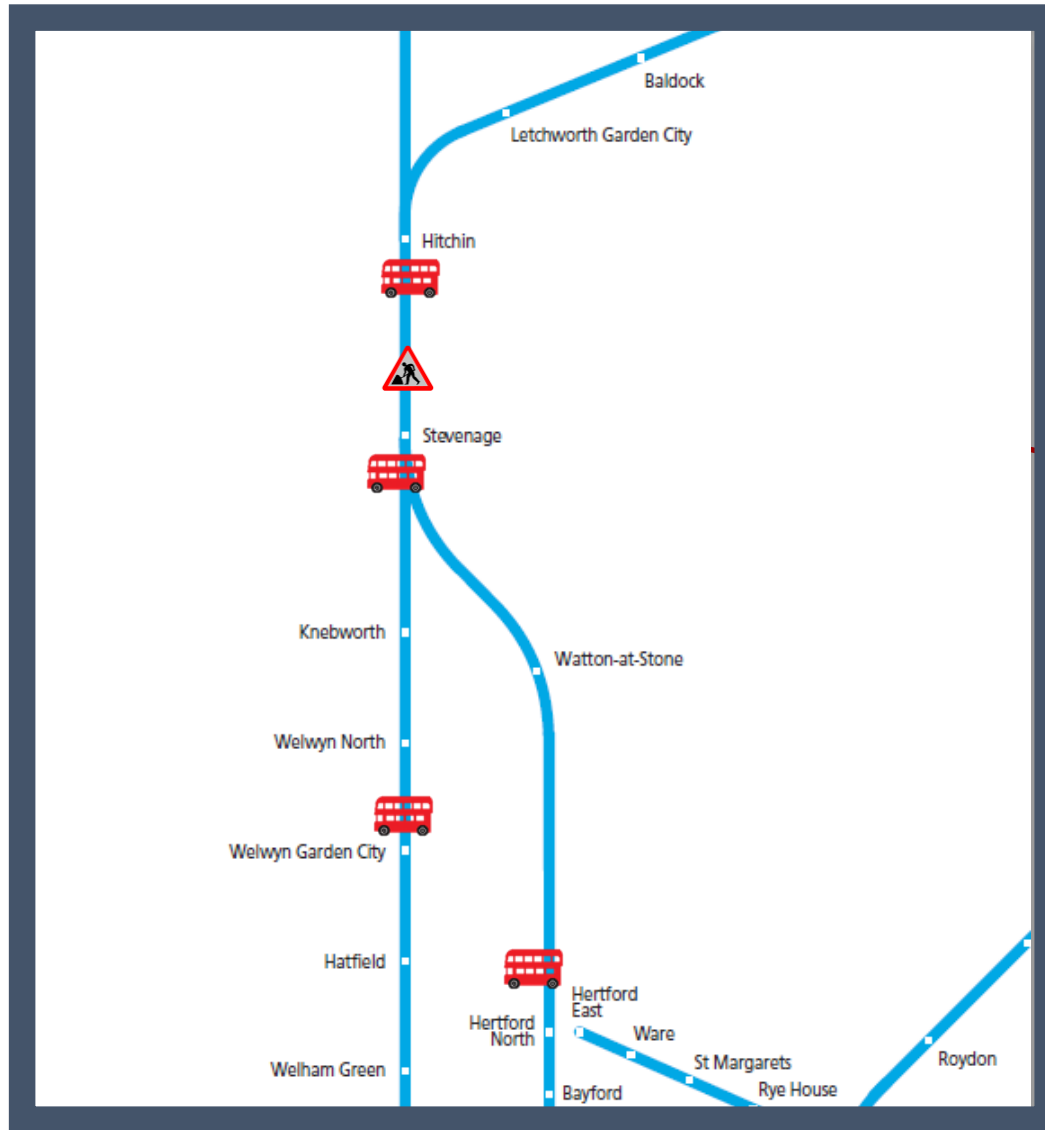

Amended late night / early morning trains in the Welwyn Garden City area

TOCs affected: Great Northern, Thameslink

Key:

	Engineering Works
	Bus Replacement Services