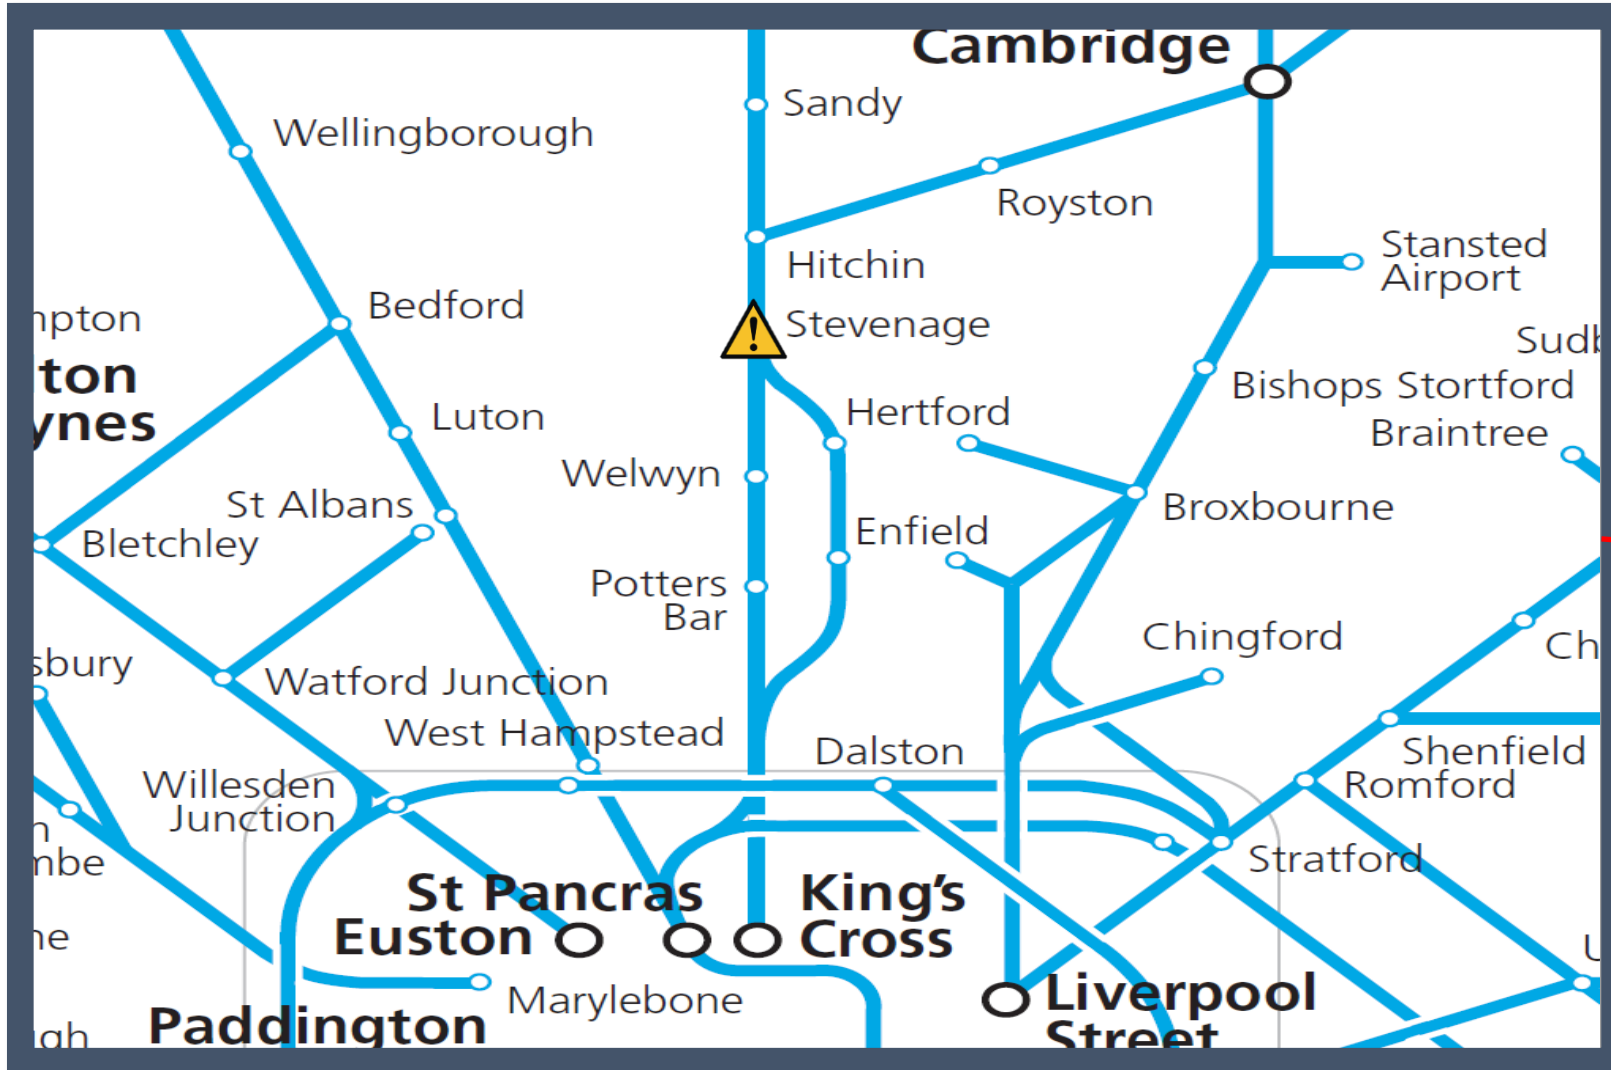

A person has been hit by a train between Welwyn Garden City and Stevenage

TOCs affected: Grand Central, Great Northern, Hull Trains LNER, Thameslink

Key:

	Disruption
---	------------