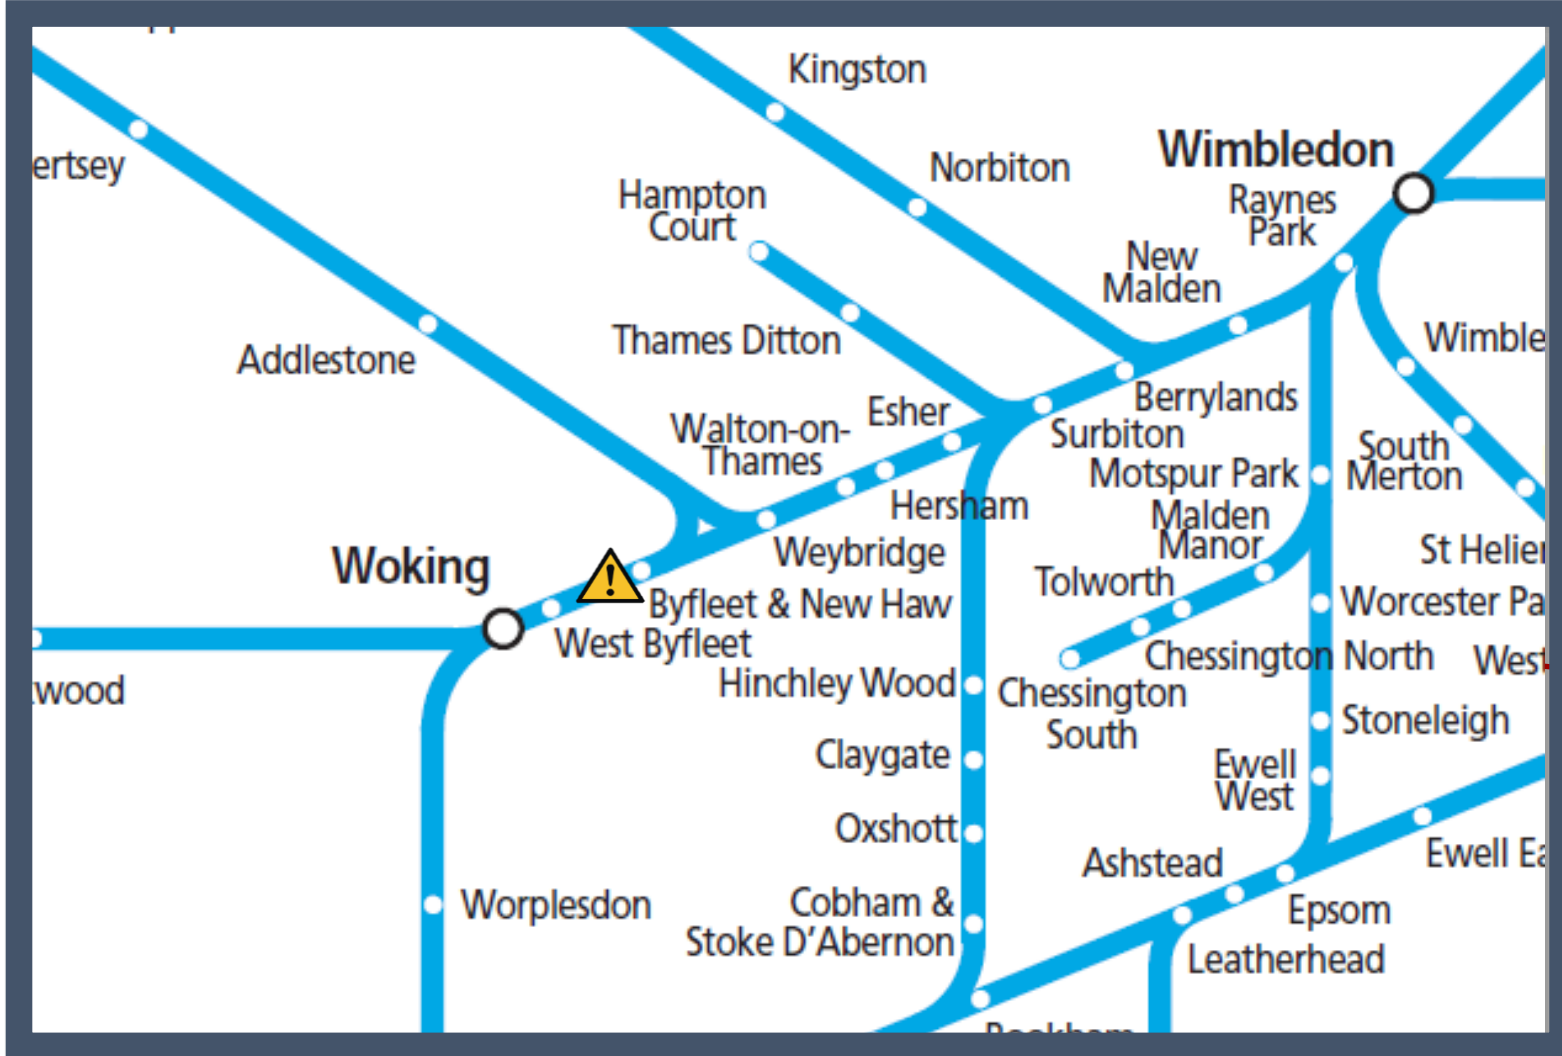

A trespass incident between Woking and Weybridge

TOC affected: South Western Railway

Key:

Disruption