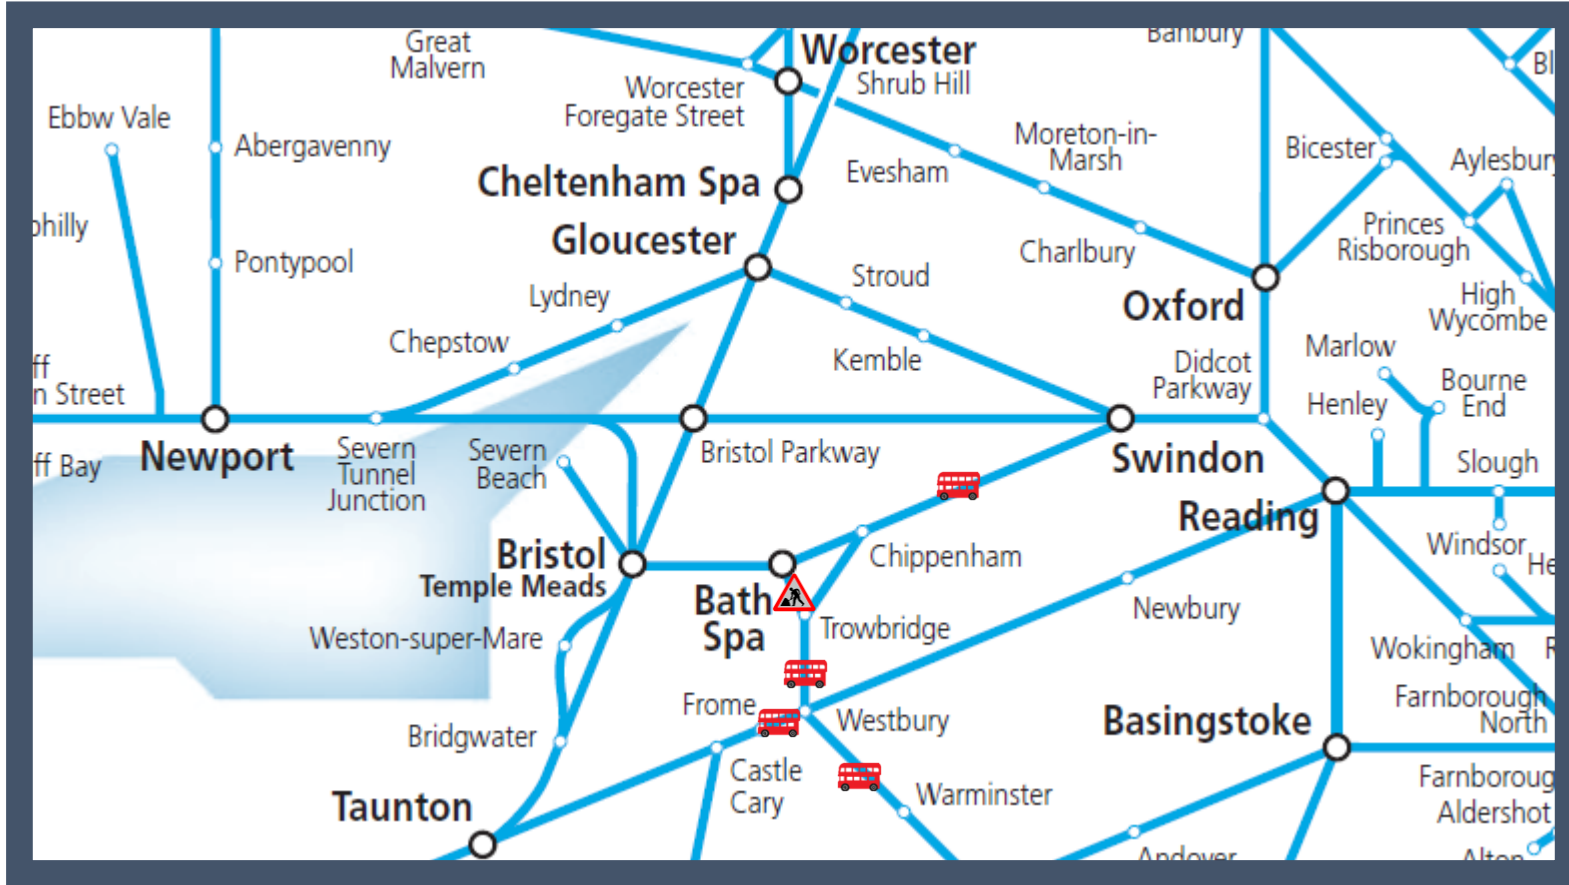

Amended late night / early morning services in the Westbury area  
TOC affected: Great Western Railway

Key:

Engineering Works

Bus Replacement Services