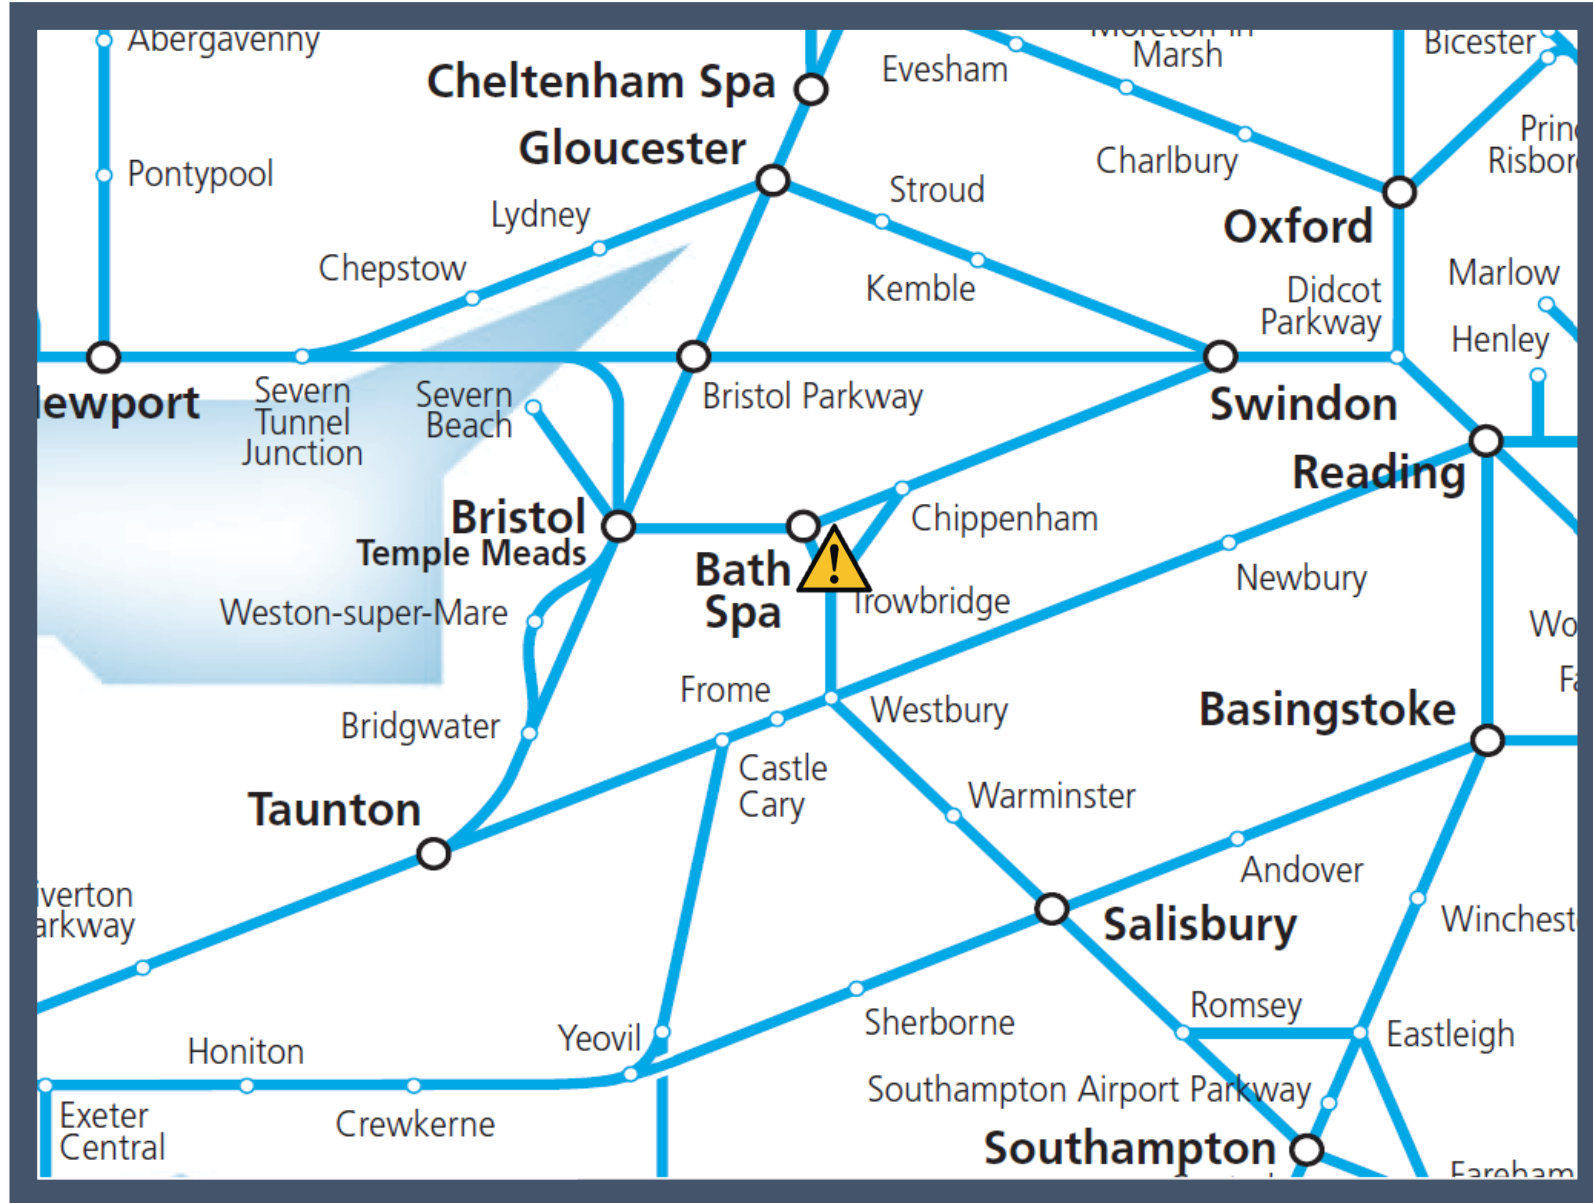

Flooding on the railway between Westbury and Bath Spa

TOC affected: Great Western Railway, South Western Railway

Key:

Disruption