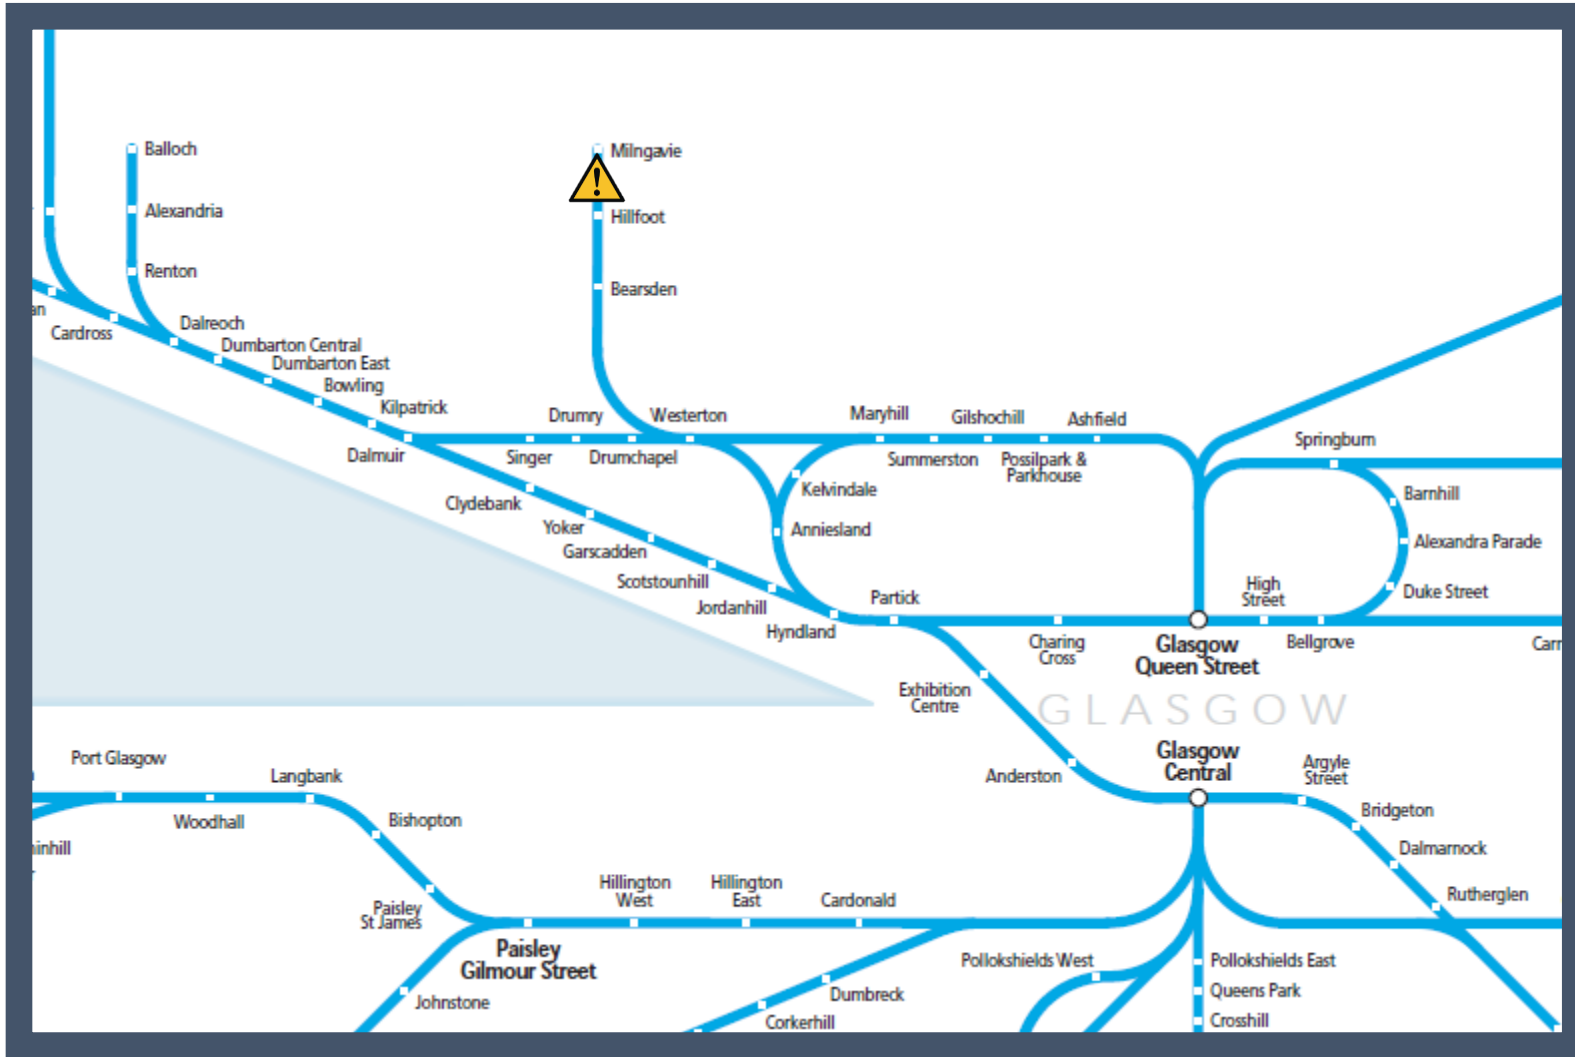

# Emergency services dealing with an incident between Westerton and Milngavie

TOC affected: ScotRail

Key:

	Disruption
--	------------