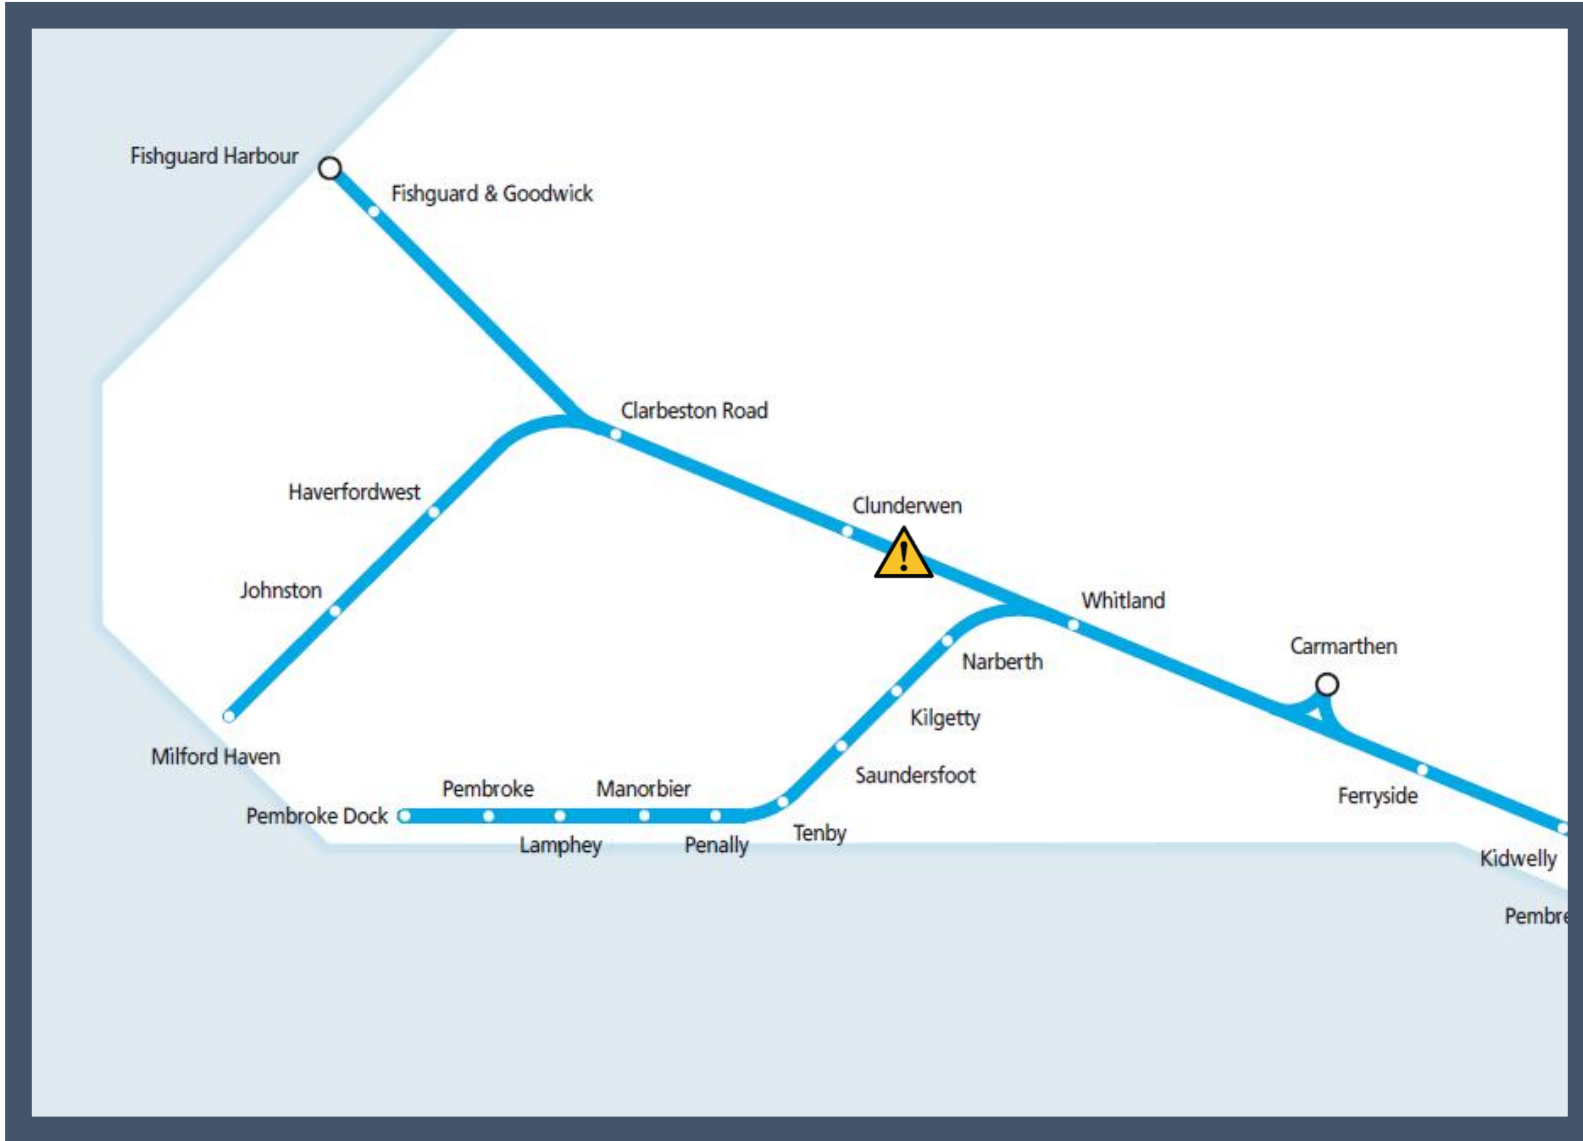

# Slippery rails between Clarboston Road and Whitland

TOC affected: Transport for Wales

Key:

Disruption