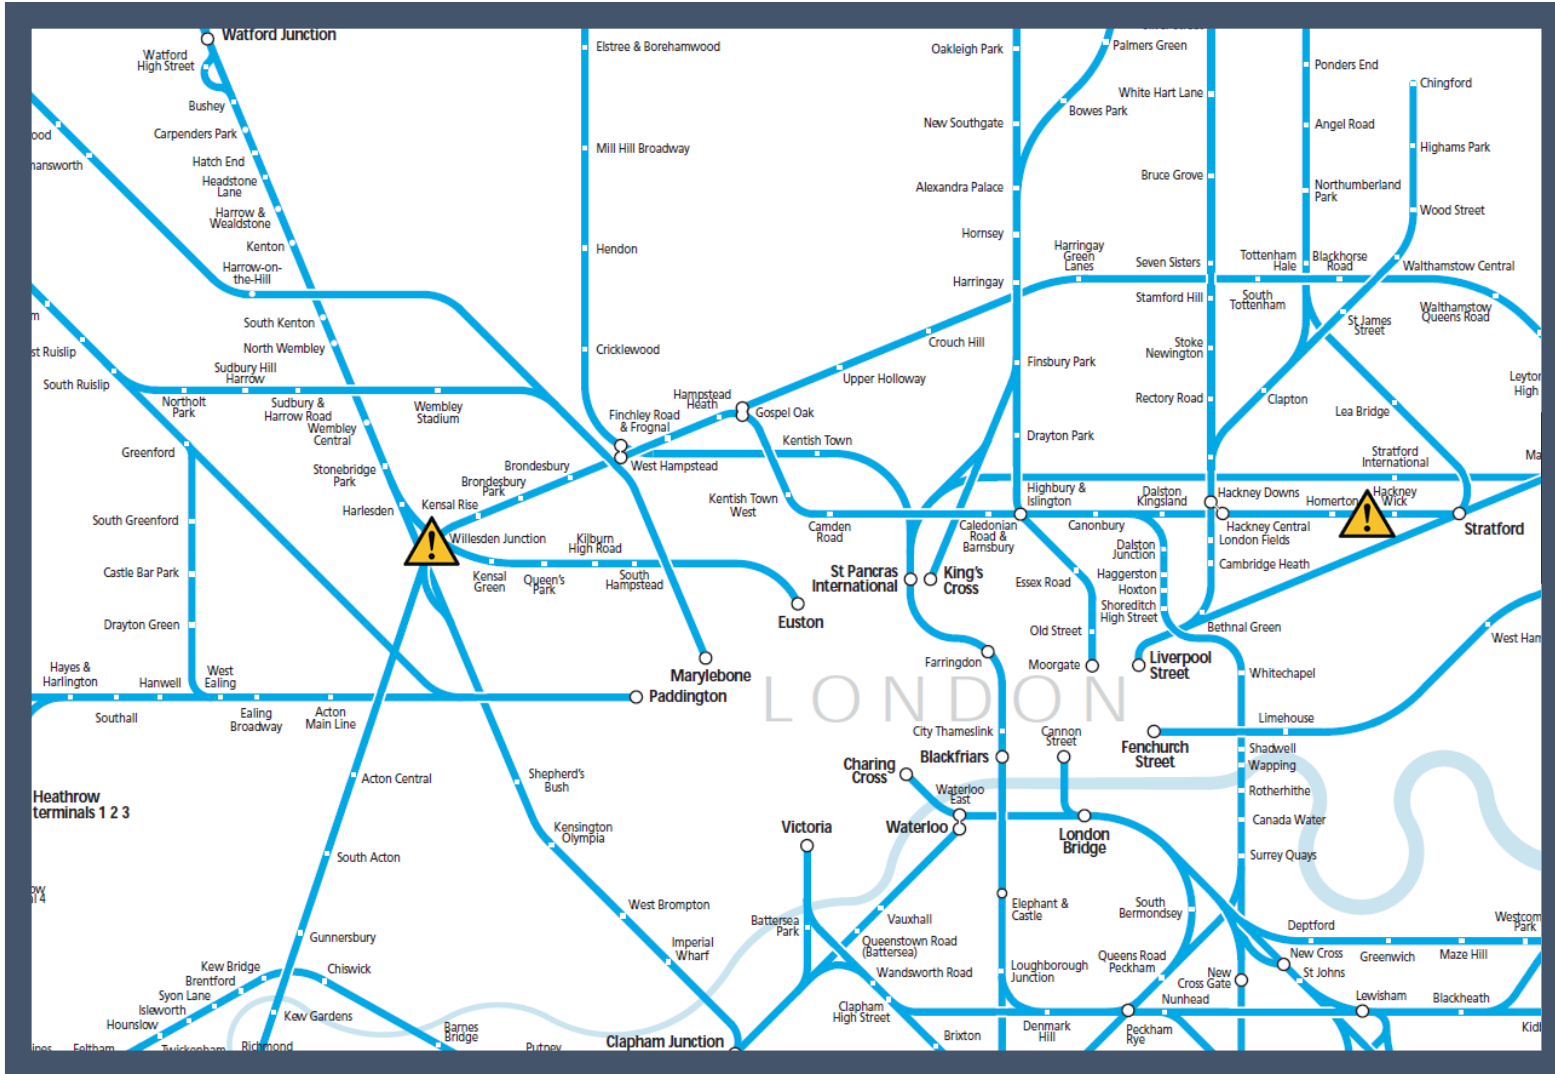

Congestion at Willesden Junction and a passenger taken ill on a train at Hackney Wick

TOC affected: London Overground

Key:

	Disruption
--	------------