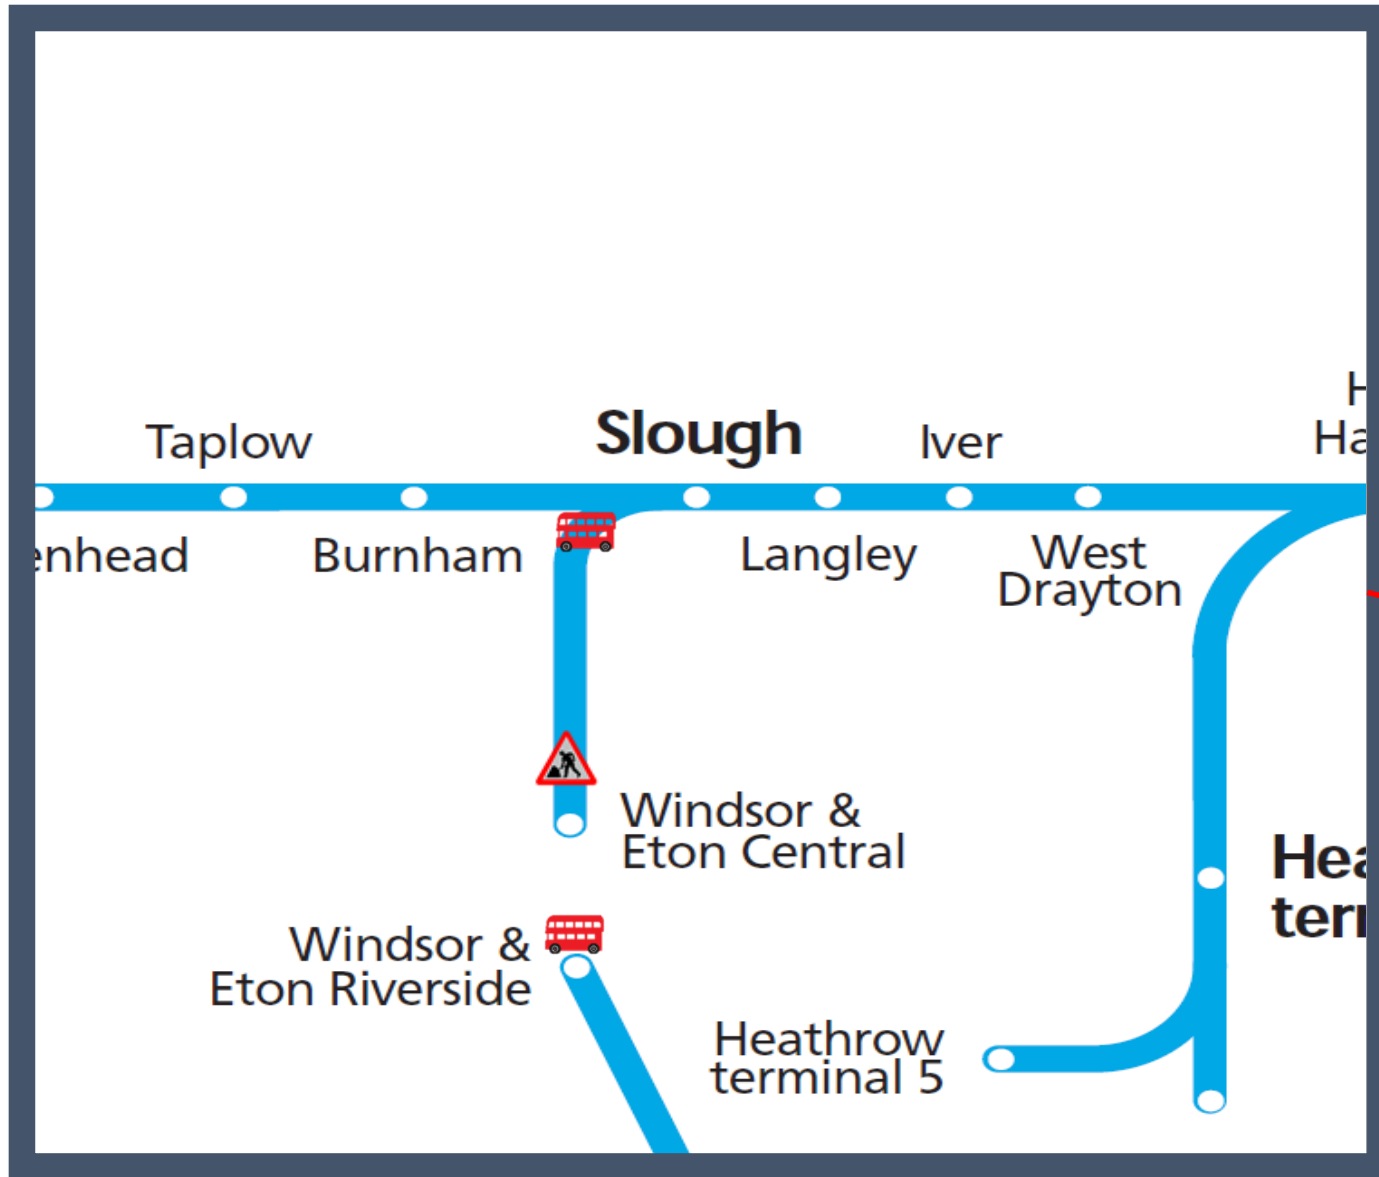

No trains at Windsor & Eton Central TOC affected: Great Western Railway

Key:

Engineering Works

Bus Replacement Services