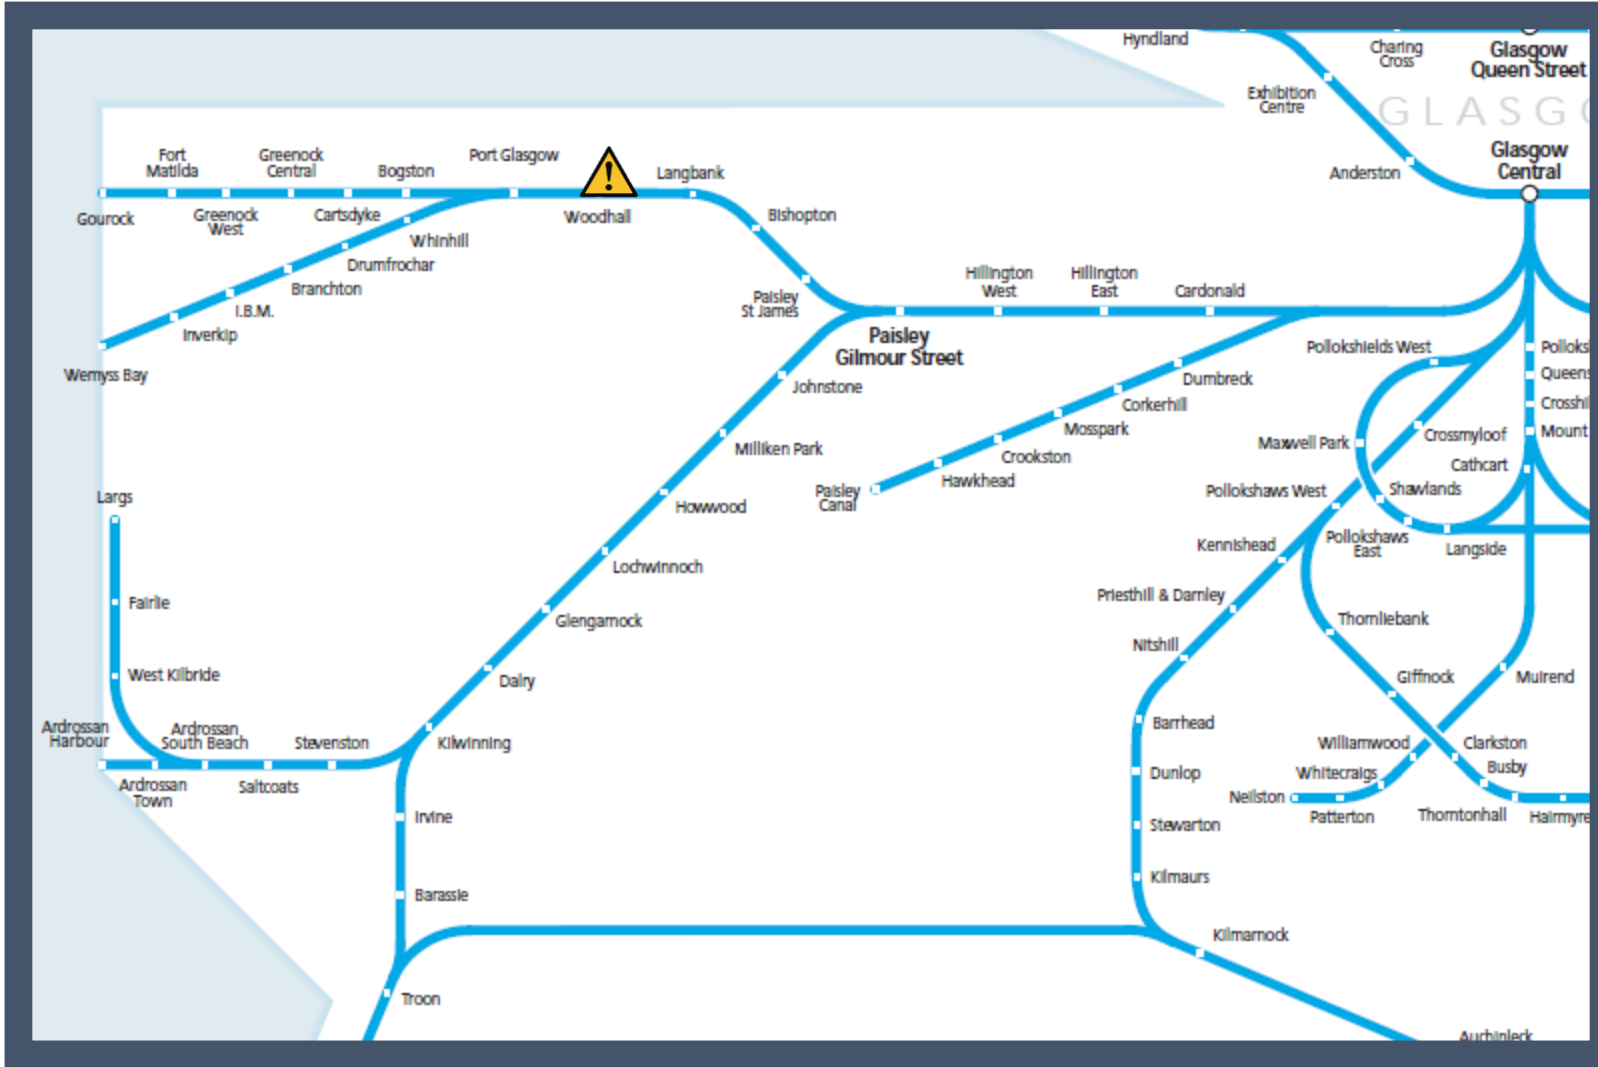

Vandalism of railway equipment at Woodhall

TOC affected: ScotRail

Key:

Disruption