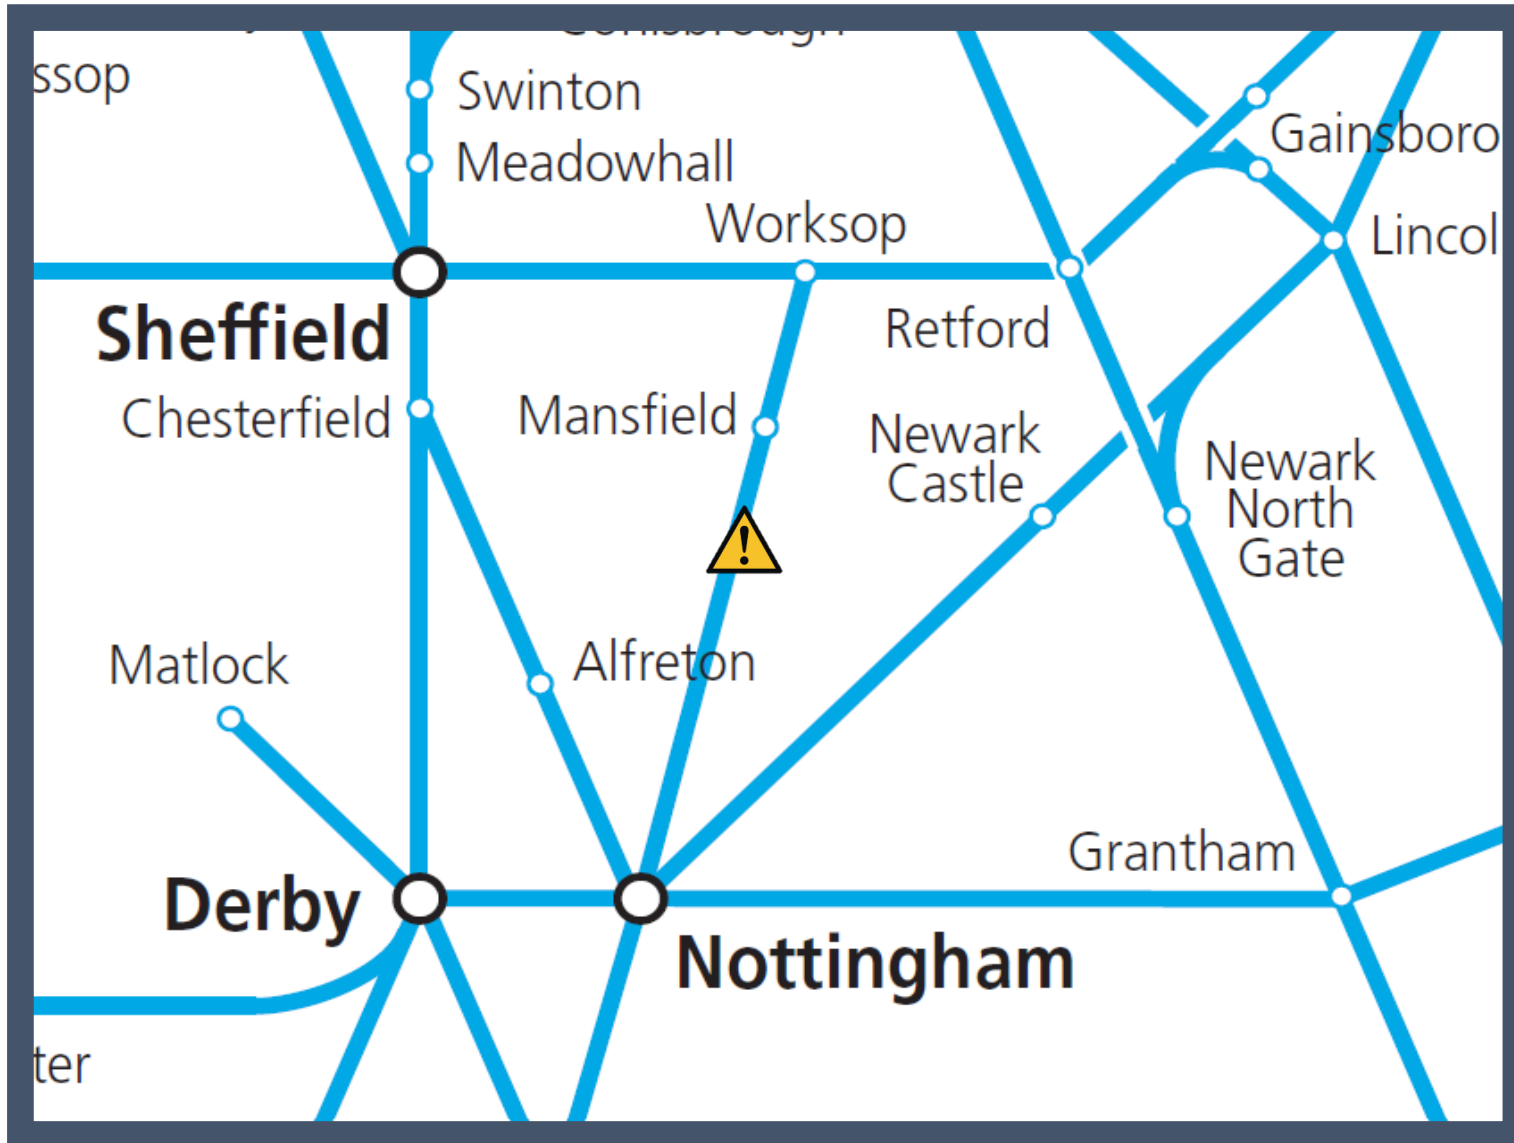

A person has been hit by a train between Nottingham and Worksop
TOC affected: East Midlands Railway

Key:

Disruption