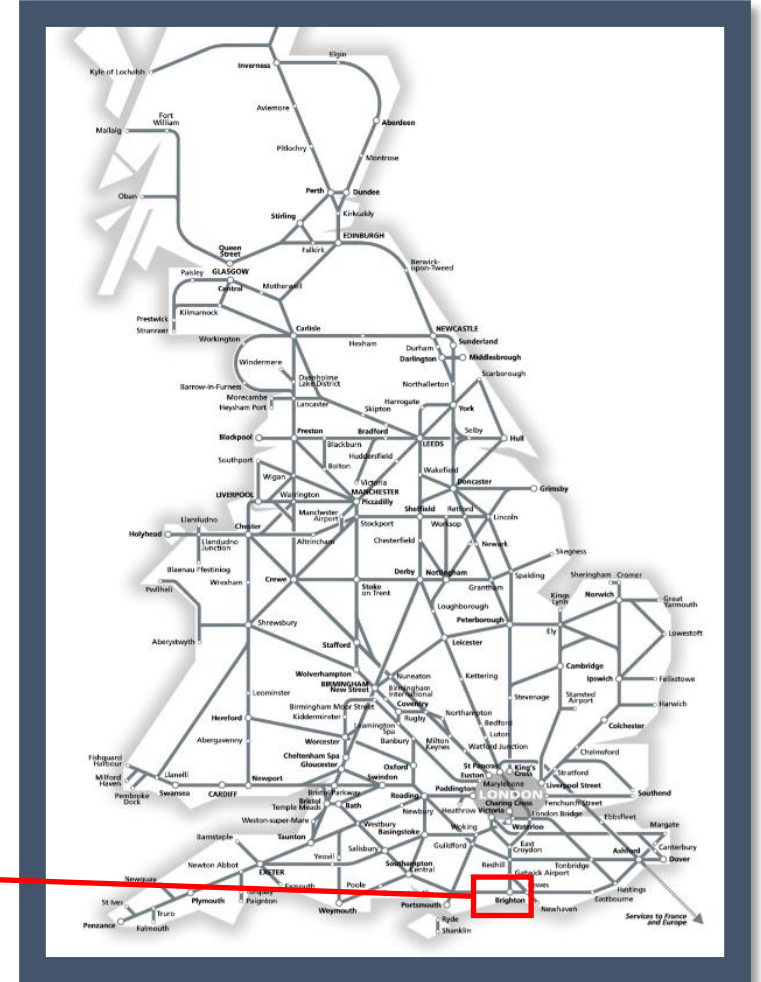

A fault with the signalling system between Worthing and Hove TOC affected: Southern

Key:

Disruption