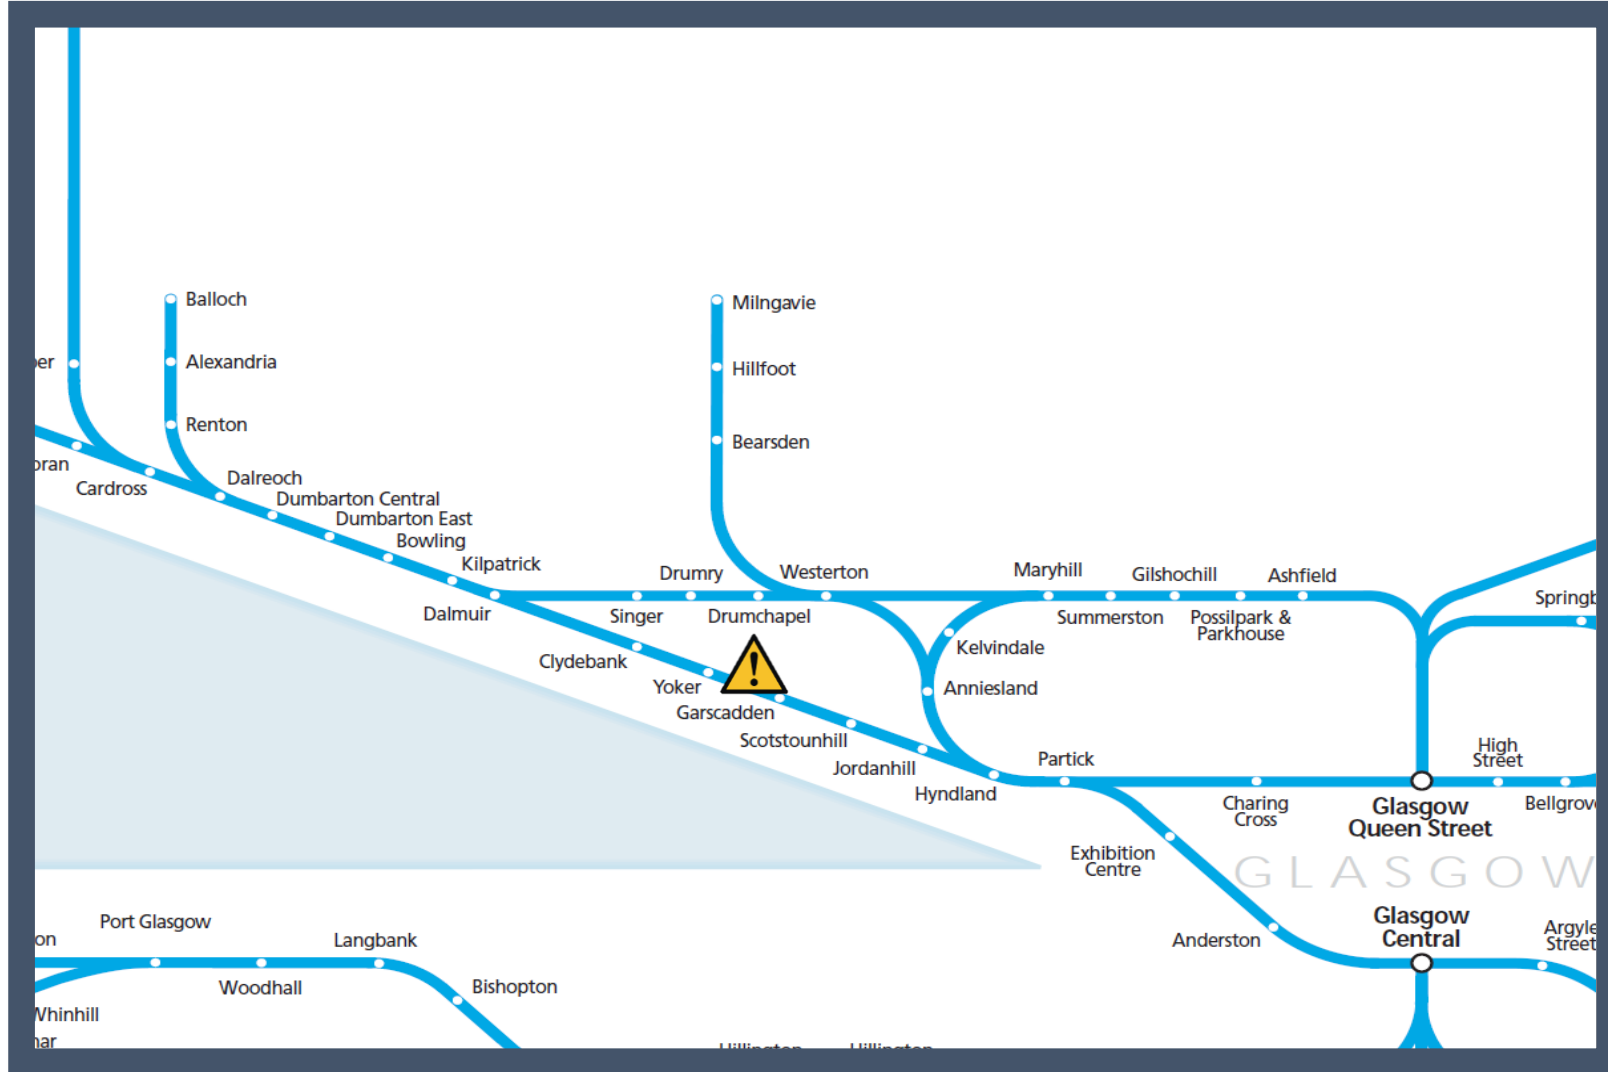

A fault with the signalling system between Clydebank and Jordanhill

TOC affected: ScotRail

Key:

Disruption