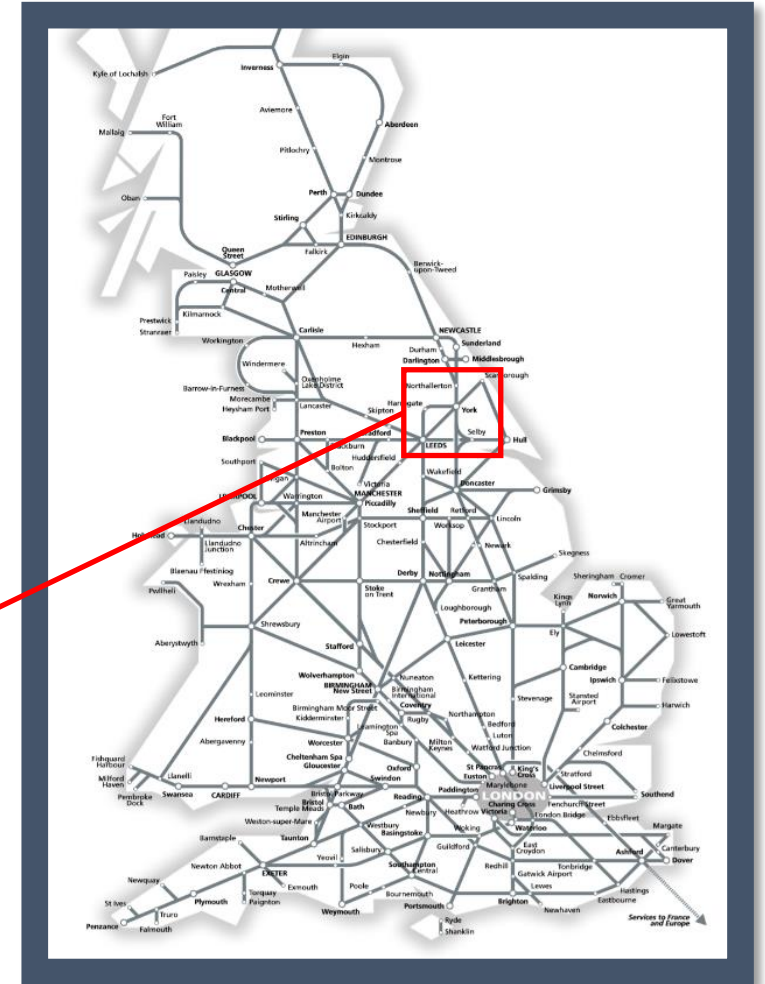

# A points failure at York

TOCs affected: CrossCountry, East Midlands Railway, Grand Central, LNER, Northern, TransPennine Express

Key:

Disruption