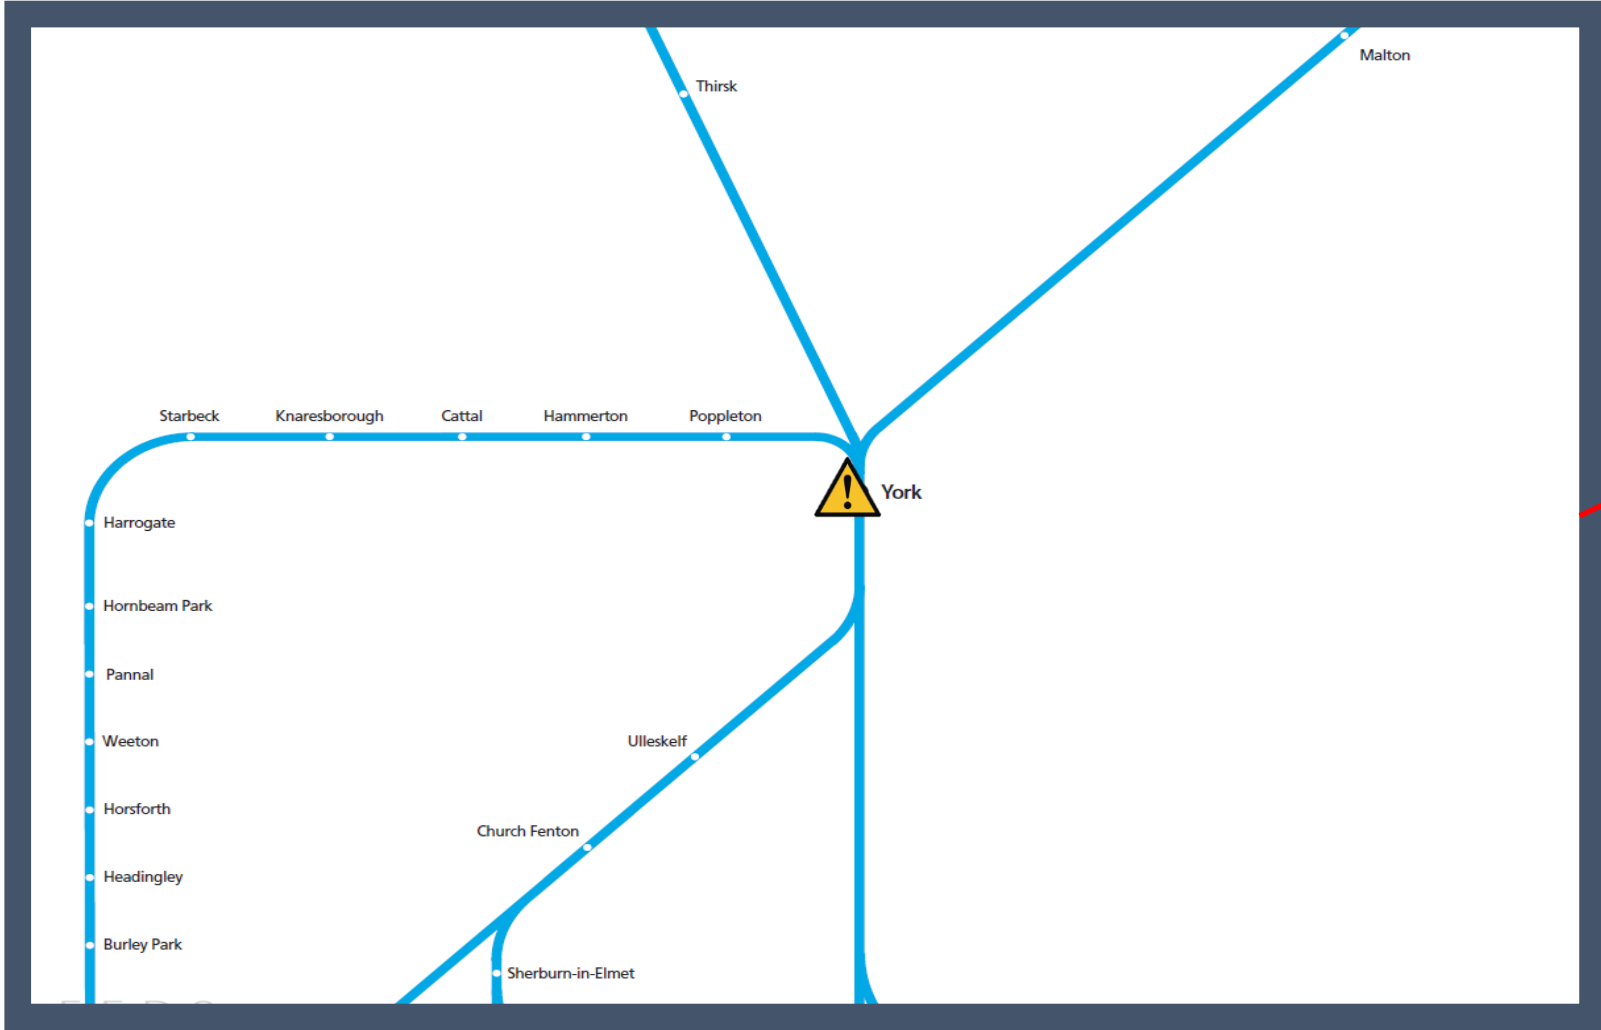

# A points failure at York

TOCs affected: CrossCountry, East Midlands Railway, Grand Central, LNER, Northern, TransPennine Express

Key:

Disruption