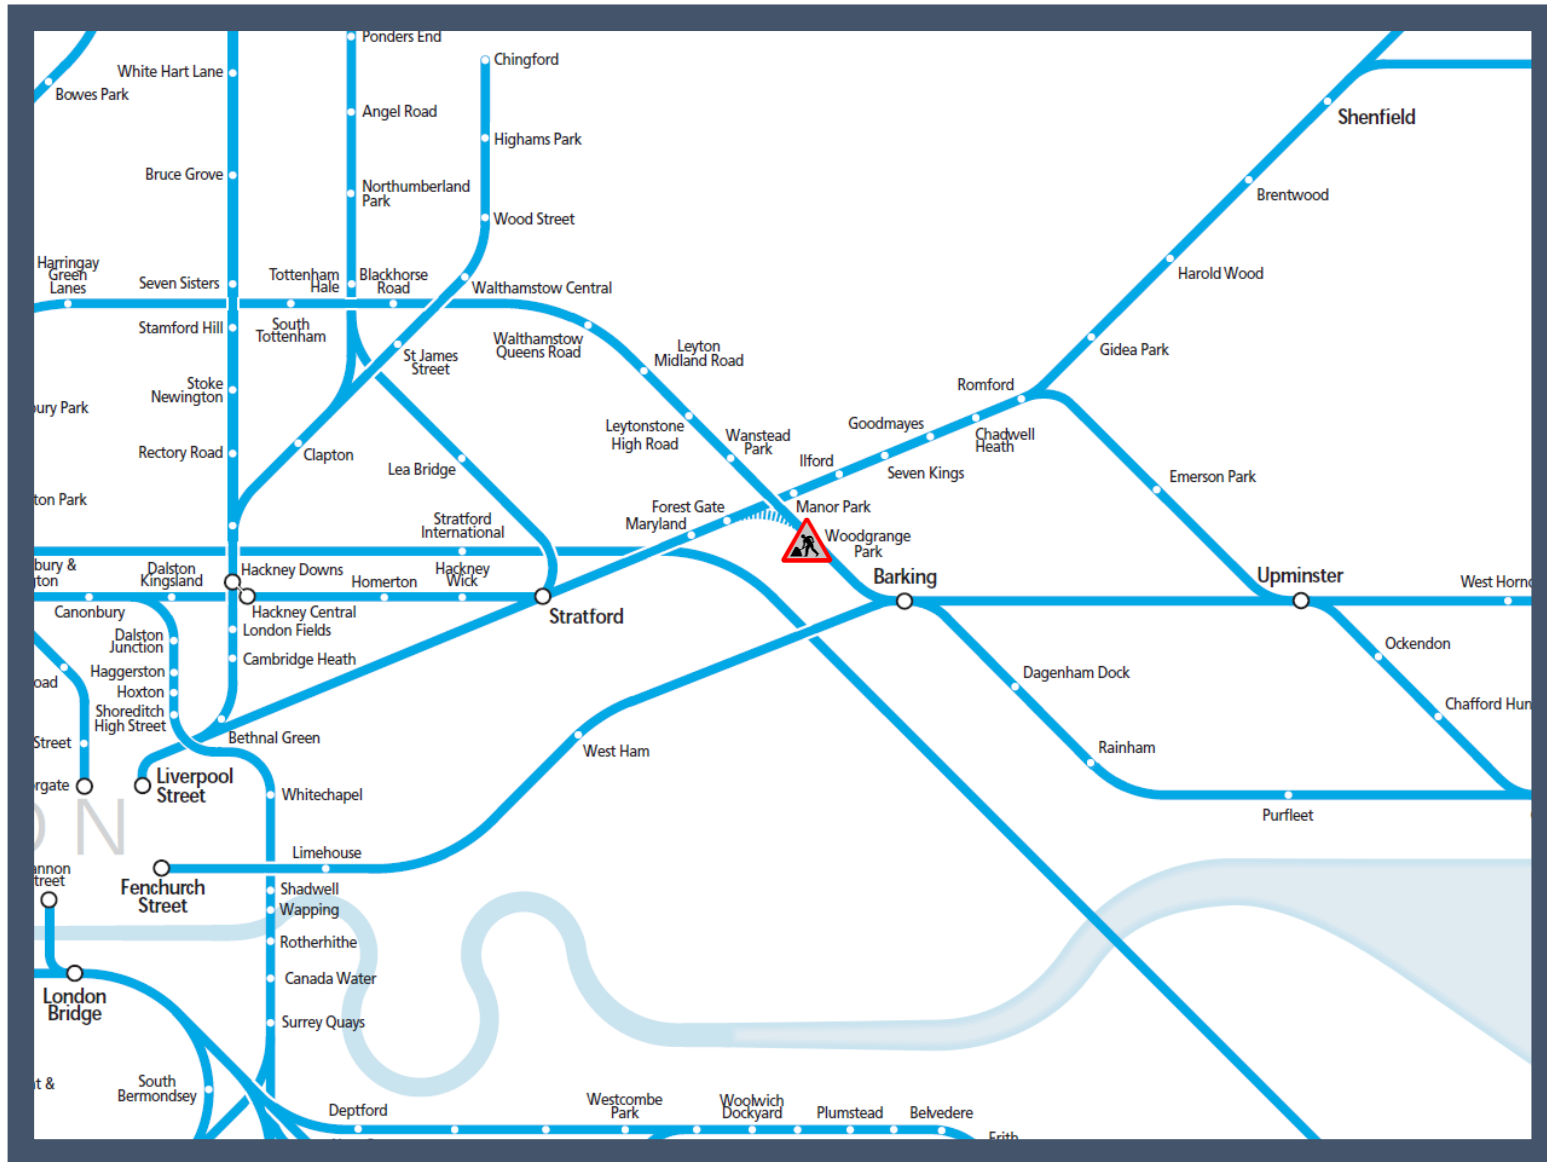

# No c2c trains to / from London Liverpool Street

TOC affected: c2c

Key:

Engineering Works