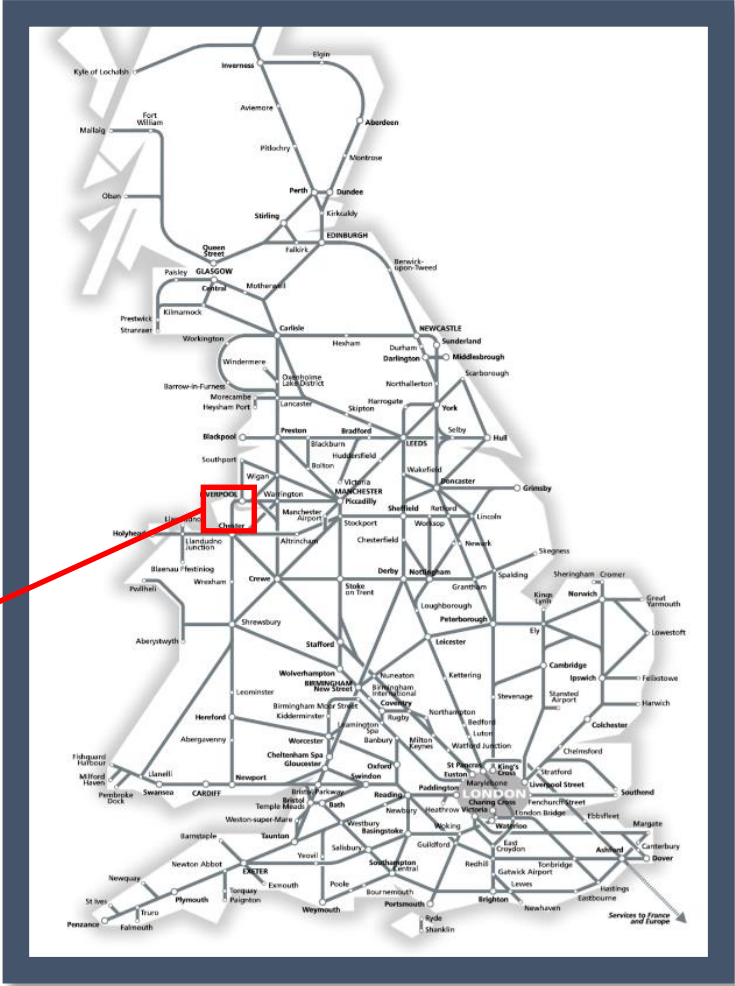

Buses replace trains between Kirkby and Sandhills

TOC affected: Merseyrail

Key:	
	Engineering Works
	Bus Replacement Services