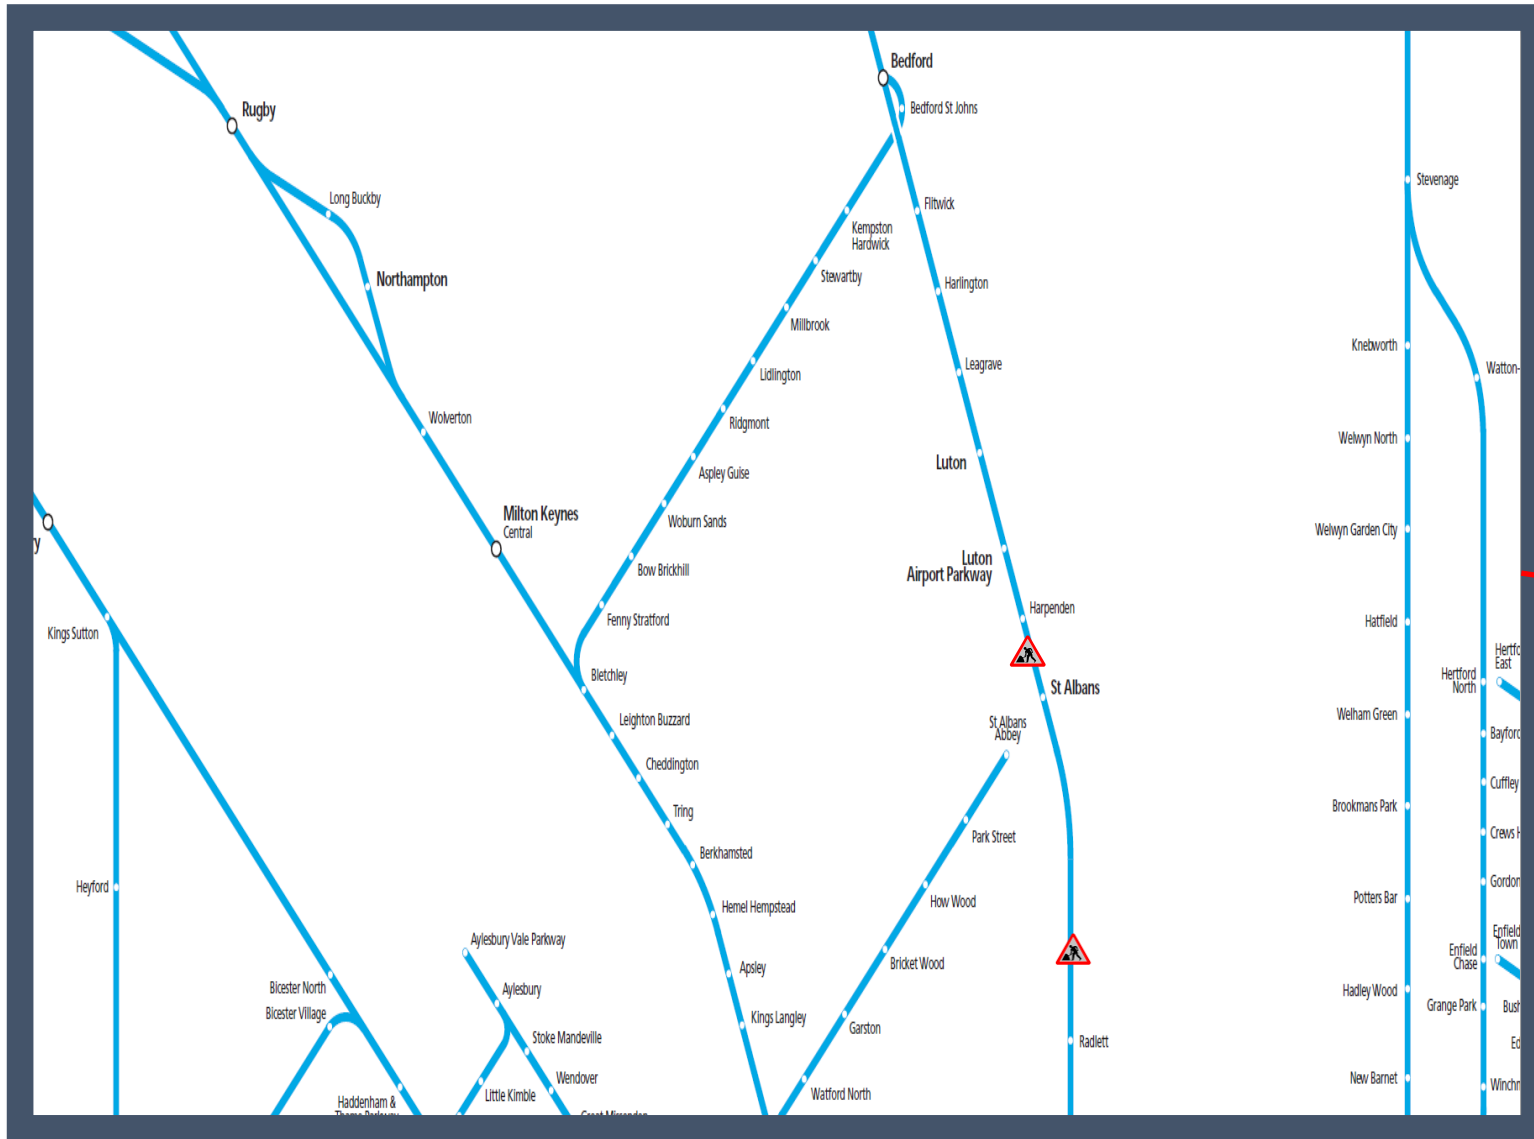

# Amended Thameslink service through St Albans

## TOC affected Thameslink

Key:

Engineering Works