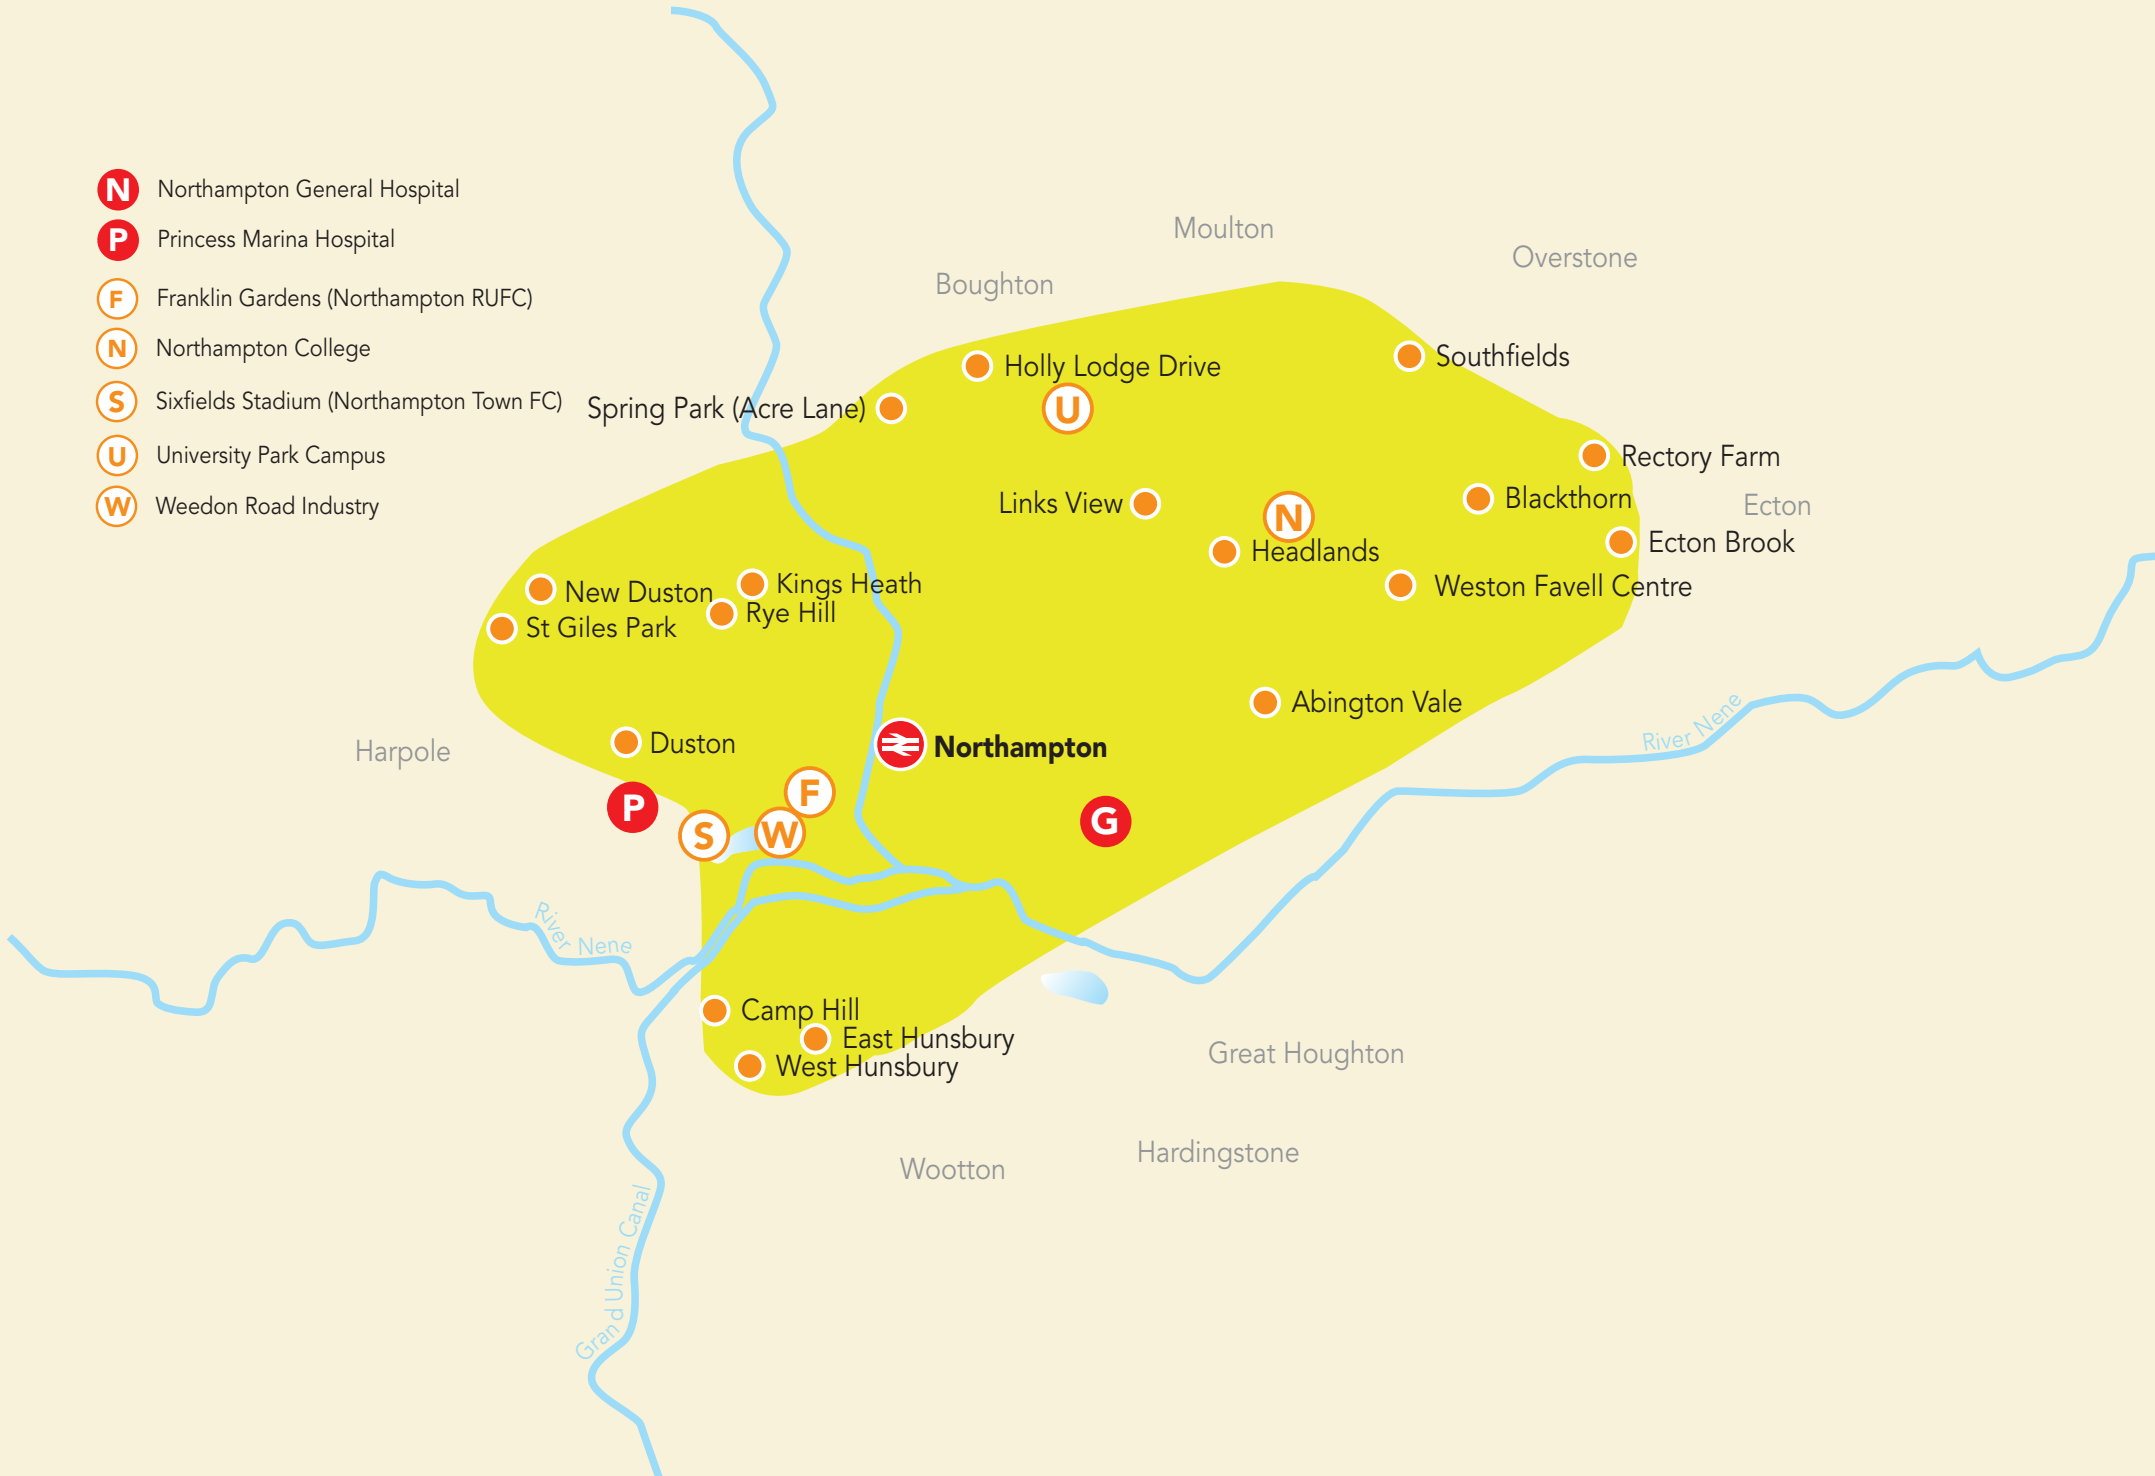

**N** Northampton General Hospital

**P** Princess Marina Hospital

**F** Franklin Gardens (Northampton RUFC)

**N** Northampton College

**S** Sixfields Stadium (Northampton Town FC)

**U** University Park Campus

**W** Weedon Road Industry

Harpole

River Nene

Grand Union Canal

Wootton

Hardingsstone

Great Houghton

Camp Hill  
East Hunsbury  
West Hunsbury

Duston

**Northampton**

Abington Vale

Weston Favell Centre

Headlands

Blackthorn

Ecton

Rectory Farm

Kings Heath  
Rye Hill

River Nene