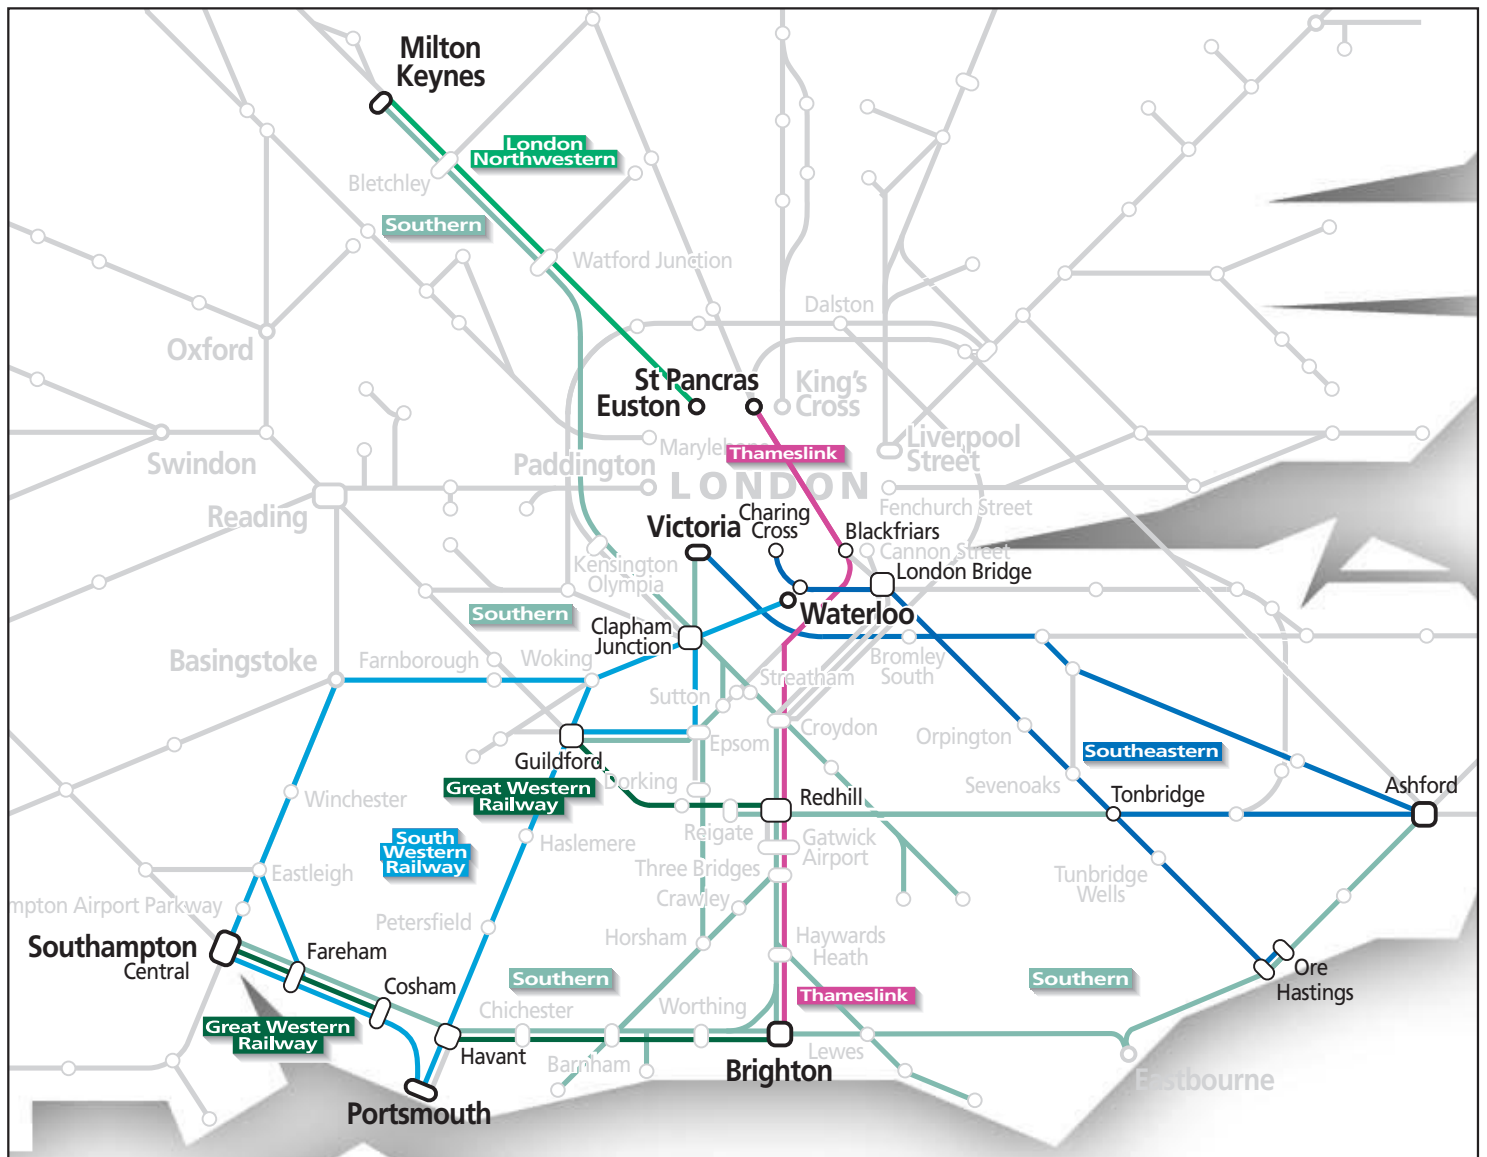

# Alternative routes and ticket acceptance during disruption on Southern Regional map

Southern route	Alternative route	Operator
Brighton - London	Brighton - Blackfriars / St Pancras Brighton - Havant - Waterloo Brighton - Hastings - Charing Cross	Thameslink South Western Railway Southeastern
Clapham Jnc - Milton Keynes	Euston - Milton Keynes	London Northwestern
Southampton / Portsmouth / Havant - Victoria	Southampton / Portsmouth / Havant - Waterloo	South Western Railway
Ashford - Hastings - Victoria via Haywards Heath	Ashford / Hastings - Charing Cross / Victoria	Southeastern
Tonbridge - London via Redhill	Tonbridge - London Bridge / Charing Cross / Victoria	Southeastern
Reigate / Redhill - London	Redhill - Reigate - Waterloo via Guildford	Great Western Railway / South Western Railway
Southampton - Cosham	Southampton - Cosham	Great Western Railway / South Western Railway
Cosham - Brighton	Cosham - Brighton	Great Western Railway